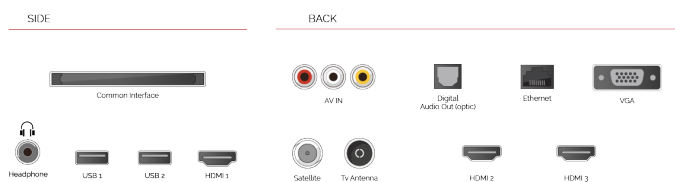

 **USB CLONING**

Save your favourite channels, sound and image settings onto a USB, so that they can be transferred quickly onto your new Toshiba TV.

HDMI[®]
HIGH-DEFINITION MULTIMEDIA INTERFACE

Control all your HD devices and TV from one single remote control thanks to HDMI™ CEC technology.

- ⌵ Ultra HD (4K)
- ⌵ 3x HDMI, 2x USB
- ⌵ Dolby Vision HDR
- ⌵ Sound by Onkyo
- ⌵ HDR10
- ⌵ HLG (Hybrid Log Gamma)

CONNECTIONS

SIZE

DISPLAY

Screen Size (inch / cm)	65" / 164cm
Panel Type	D-LED
Resolution	UHD (3840 x 2160)
Brightness	350