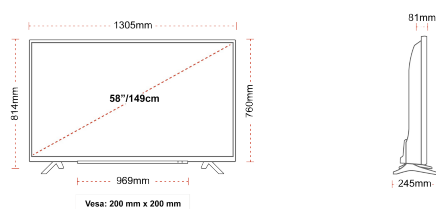

## SIZE

## DISPLAY

Screen Size (inch / cm)	58" / 146cm
Panel Type	D-LED
Resolution	UHD (3840 x 2160)
Brightness	350

## MECHANICAL

Boxed dimensions (mm)	1430 x 154 x 884
Dimensions with stand (mm)	1305 x 245 x 814
Dimensions without Stand (mm)	1305 x 81 x 760
VESA (Wall mount) WxH	200mm x 200mm