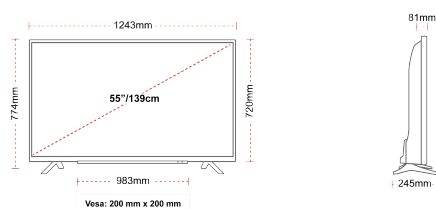

## SIZE

## DISPLAY

Screen Size (inch / cm)	55" / 139cm
Panel Type	D-LED
Resolution	UHD (3840 x 2160)
Brightness	350

## MECHANICAL

Boxed dimensions (mm)	1369 x 154 x 860
Dimensions with stand (mm)	1243 x 245 x 774
Dimensions without Stand (mm)	1243 x 81 x 720
Gross Weight (kg)	18,5
Net Weight (kg)	14
VESA (Wall mount) WxH	200mm x 200mm