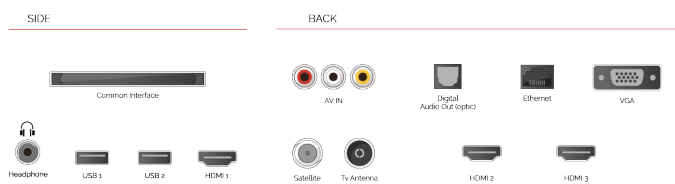

CONNECTIONS

SIZE