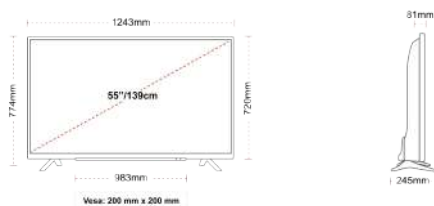

DISPLAY

- ,, Screen Size (inch / cm) ,, 55" / 139cm
- ,, Panel Type ,, D-LED
- ,, Resolution ,, UHD (3840 x 2160)
- ,, Brightness ,, 350

SOUND

- ,, Dolby Audio™ ,, Yes
- ,, Speaker Type ,, Downfiring Speaker Box
- ,, Internal Subwoofer ,, No
- ,, Sound Modes ,, Music, Movie, Speech, Classic, Flat, User
- ,, DTS ,, DTS HD + DTS TruSurround
- ,, Taajuuskorjain ,, 5 Band
- ,, Onkyo ,, Sound by Onkyo

ACCESSORIES

- ,, Remote Control ,, Yes
- ,, Remote Control Battery ,, Yes
- ,, Quick Start Guide ,, Yes
- ,, Small Remote Control ,, No

VIDEO

- ,, Wide Color Gamut ,, No
- ,, HDR ,, HDR10, HLG, Dolby Vision HDR
- ,, Picture Modes ,, Dynamic, Game, Sports, Cinema, Natural, User
- ,, Dolby Vision HDR ,, Yes

TUNER / BROADCASTING

- ,, HEVC (H.265) Decoder ,, Yes
- ,, Tuner Type ,, HD DVB-T2/C/S2
- ,, UHD from Satellite ,, Yes
- ,, Dual Tuner ,, No
- ,, Electronic Program Guide (EPG) ,, Yes
- ,, Auto Search ,, Yes
- ,, Program Storage Capacity (Analog) ,, 200
- ,, Program Storage Capacity (Digital S/S2) ,, 10000
- ,, Program Storage Capacity (Digital T/T2/C) ,, 800

CONNECTIONS

- ,, CI+ ,, Yes
- ,, HDMI™ ,, 3x HDMI 2.0
- ,, USB ,, 2x USB2.0
- ,, Component (YPbPr) in ,, via VGA
- ,, Composite Video/Audio in ,, Yes
- ,, Scart ,, No
- ,, Ethernet ,, Yes
- ,, Headphone Out ,, Yes
- ,, Antenna Input ,, Yes
- ,, VGA (PC in - D-Sub15) ,, Yes

SMART TV FEATURES

- ,, HBBTV ver 2.0.2 ,, Yes
- ,, Audio-Video Sharing (AVS) ,, Yes
- ,, Smart Portal ,, Toshiba
- ,, Toshiba TV Smart Center ,, Yes
- ,, Web Browser ,, Yes
- ,, Netflix ,, Yes
- ,, YouTube™ ,, Yes
- ,, Freeview Play ,, Yes
- ,, Bluetooth ,, Yes
- ,, Screen Mirroring ,, Miracast
- ,, Prime Video ,, Yes
- ,, Amazon Alexa ,, Works with Alexa

MECHANICAL

- ,, Boxed dimensions (mm) ,, 1369 x 154 x 860
- ,, Dimensions with stand (mm) ,, 1243 x 245 x 774
- ,, Dimensions without Stand (mm) ,, 1243 x 81 x 720
- ,, Gross Weight (kg) ,, 18,5
- ,, Net Weight (kg) ,, 14
- ,, VESA (Wall mount) WxH ,, 200mm x 200mm

POWER / ENERGY

- ,, SDR Energy efficiency class ,, A+
- ,, Stand-By Energy Consumption (Average) ,, 0,5W
- ,, SDR on mode energy consumption (kWh / 1000h) ,, 86W
- ,, Working Voltage - Frequency ,, 220-240VAC 50Hz
- ,, Luminance % ,, 72%
- ,, 12V TV (Mobile TV) ,, No