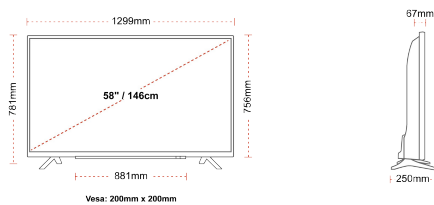

## SIZE

## DISPLAY

Screen Size (inch / cm)	58" / 146cm
Panel Type	Direct Back Light (DLED)
Resolution	Ultra HD (3840 x 2160)
Brightness	350

## MECHANICAL

Boxed dimensions (mm)	1430 x 154 x 899
Dimensions with stand (mm)	1299 x 250 x 781
Dimensions without Stand (mm)	1299 x 67 x 756
Gross Weight (kg)	22
Net Weight (kg)	16
VESA (Wall mount) WxH	200mm x 200mm
Screw Size	M6