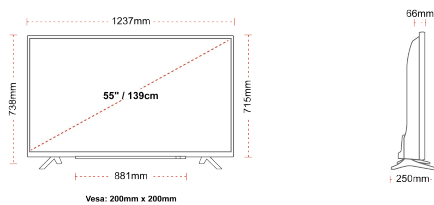

## SIZE

## DISPLAY

Screen Size (inch / cm)	55" / 139cm
Panel Type	Direct Back Light (DLED)
Resolution	Ultra HD (3840 x 2160)
Brightness	350

## MECHANICAL

Boxed dimensions (mm)	1369 x 154 x 860
Dimensions with stand (mm)	1237 x 250 x 738
Dimensions without Stand (mm)	1237 x 66 x 715
Gross Weight (kg)	20
Net Weight (kg)	15
VESA (Wall mount) WxH	200mm x 200mm