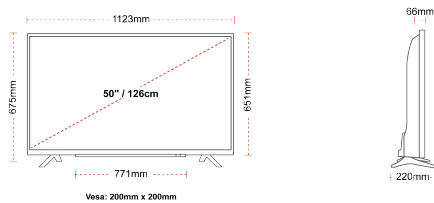

## SIZE

## DISPLAY

Screen Size (inch / cm)	50" / 126cm
Panel Type	Direct Back Light (DLED)
Resolution	Ultra HD (3840 x 2160)
Brightness	320

## MECHANICAL

Boxed dimensions (mm)	1215 x 154 x 780
Dimensions with stand (mm)	1123 x 220 x 675
Dimensions without Stand (mm)	1123 x 66 x 651
Gross Weight (kg)	16
Net Weight (kg)	12
VESA (Wall mount) WxH	200mm x 200mm
Screw Size	M6