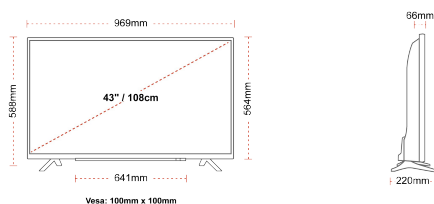

CONNECTIONS

SIZE

DISPLAY

Screen Size (inch / cm)	43" / 108cm
Panel Type	Direct Back Light (DLED)
Resolution	Ultra HD (3840 x 2160)
Brightness	320

SOUND

Dolby Audio™	Yes
Audio Output Power (RMS)	2x10W
Speaker Type	Down Firing
Internal Subwoofer	No
Sound Modes	Smart, Movie, Music, News
DTS	Yes
Taajuuskorjain	5 band
Onkyo	Sound by Onkyo

MECHANICAL

Boxed dimensions (mm)	1085 x 154 x 710
Dimensions with stand (mm)	969 x 220 x 588
Dimensions without Stand (mm)	969 x 66 x 564
Gross Weight (kg)	11
Net Weight (kg)	8
VESA (Wall mount) WxH	100mm x 100mm
Screw Size	M4