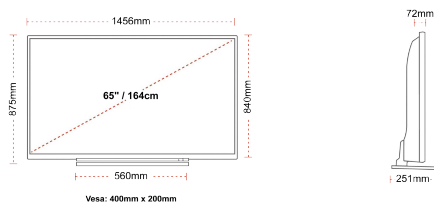

DISPLAY

Screen Size (inch / cm)	65" / 164cm
Panel Type	Direct Back Light (DLED)
Resolution	Ultra HD (3840 x 2160)
Brightness	350

SOUND

Dolby Audio™	Yes
Audio Output Power (RMS)	2x12W
Speaker Type	Down Firing
Internal Subwoofer	No
Sound Modes	Smart, Movie, Music, News
DTS	Yes
Taajuuskorjain	5 band
Onkyo	Sound by Onkyo

MECHANICAL

Boxed dimensions (mm)	1620 x 165 x 1010
Dimensions with stand (mm)	1456 x 251 x 875
Dimensions without Stand (mm)	1456 x 72 x 840
Gross Weight (kg)	32
Net Weight (kg)	25
VESA (Wall mount) WxH	400mm x 200mm
Screw Size	M6