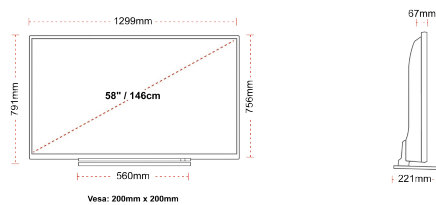

DISPLAY

Screen Size (inch / cm)	58" / 146cm
Panel Type	Direct Back Light (DLED)
Resolution	Ultra HD (3840 x 2160)
Brightness	350

SOUND

Dolby Audio™	Yes
Audio Output Power (RMS)	2x10W
Speaker Type	Down Firing
Internal Subwoofer	No
Sound Modes	Smart, Movie, Music, News
DTS	Yes
Taajuuskorjain	5 band
Onkyo	Sound by Onkyo

MECHANICAL

Boxed dimensions (mm)	1430 x 154 x 899
Dimensions with stand (mm)	1299 x 221 x 791
Dimensions without Stand (mm)	1299 x 67 x 756
Gross Weight (kg)	26
Net Weight (kg)	20
VESA (Wall mount) WxH	200mm x 200mm
Screw Size	M6