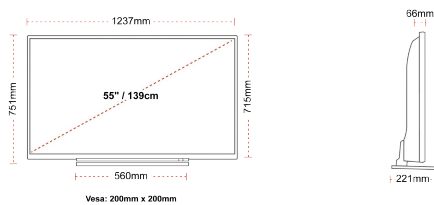

CONNECTIONS

SIZE

DISPLAY

Screen Size (inch / cm)	55" / 139cm
Panel Type	Direct Back Light (DLED)
Resolution	Ultra HD (3840 x 2160)
Brightness	350

SOUND

Dolby Audio™	Yes
Audio Output Power (RMS)	2x10W
Speaker Type	Down Firing
Internal Subwoofer	No
Sound Modes	Smart, Movie, Music, News
DTS	Yes
Taajuuskorjain	5 band
Onkyo	Sound by Onkyo

MECHANICAL

Boxed dimensions (mm)	1369 x 154 x 860
Dimensions with stand (mm)	1237 x 221 x 751
Dimensions without Stand (mm)	1237 x 66 x 715
Gross Weight (kg)	24
Net Weight (kg)	19
VESA (Wall mount) WxH	200mm x 200mm
Screw Size	M6