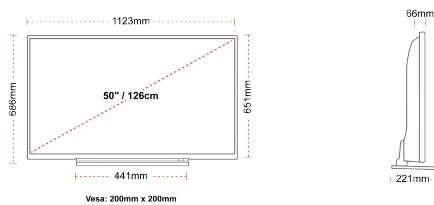

DISPLAY

Screen Size (inch / cm)	50" / 126cm
Panel Type	Direct Back Light (DLED)
Resolution	Ultra HD (3840 x 2160)
Brightness	320

SOUND

Dolby Audio™	Yes
Audio Output Power (RMS)	2x10W
Speaker Type	Down Firing
Internal Subwoofer	No
Sound Modes	Smart, Movie, Music, News
DTS	Yes
Taajuuskorjain	5 band
Onkyo	Sound by Onkyo

MECHANICAL

Boxed dimensions (mm)	1215 x 154 x 780
Dimensions with stand (mm)	1123 x 221 x 686
Dimensions without Stand (mm)	1123 x 66 x 651
Gross Weight (kg)	19
Net Weight (kg)	15
VESA (Wall mount) WxH	200mm x 200mm