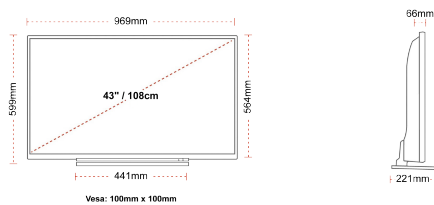

DISPLAY

Screen Size (inch / cm)	43" / 108cm
Panel Type	Direct Back Light (DLED)
Resolution	Ultra HD (3840 x 2160)
Brightness	320

SOUND

Dolby Audio™	Yes
Audio Output Power (RMS)	2x10W
Speaker Type	Down Firing
Internal Subwoofer	No
Sound Modes	Smart, Movie, Music, News
DTS	Yes
Taajuuskorjain	5 band
Onkyo	Sound by Onkyo

MECHANICAL

Boxed dimensions (mm)	1085 x 154 x 710
Dimensions with stand (mm)	969 x 221 x 599
Dimensions without Stand (mm)	969 x 66 x 564
Gross Weight (kg)	15
Net Weight (kg)	11
VESA (Wall mount) WxH	100mm x 100mm
Screw Size	M4