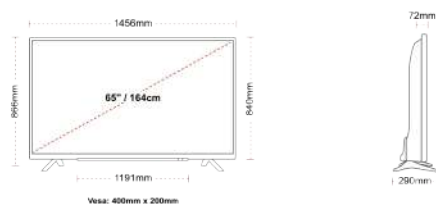

G

109kWh/1000

G

HIGHLIGHTS

- 4 4 4
- 4 4 4
- 4 4 4
- 4 4 4
- 4 4 4
- 4 4 4

CONNECTIONS

SIZE

DISPLAY

- 4 Screen Size (inch / cm) 4 65" / 164cm
- 4 Panel Type 4 Direct Back Light (DLED)
- 4 Resolution 4 Ultra HD (3840 x 2160)
- 4 Brightness 4 350

SOUND

- 4 Dolby Audio™ 4 Yes
- 4 Audio Output Power (RMS) 4 2x12W
- 4 Speaker Type 4 Down Firing
- 4 Internal Subwoofer 4 Yes
- 4 Sound Modes 4 Music, Movie, Speech, Classic, Flat, User
- 4 DTS 4 Yes
- 4 aajuuskorjain 4 5 band
- 4 Onkyo 4 Sound by Onkyo

MECHANICAL

- 4 Boxed dimensions (mm) 4 620 x 165 x 1010
- 4 Dimensions with stand (mm) 4 456 x 290 x 866
- 4 Dimensions without Stand (mm) 4 456 x 72 x 840
- 4 Gross Weight (kg) 4 28
- 4 Net Weight (kg) 4 21
- 4 VESA (Wall mount) WxH 4 400mm x 200mm
- 4 Screw Size 4 M6