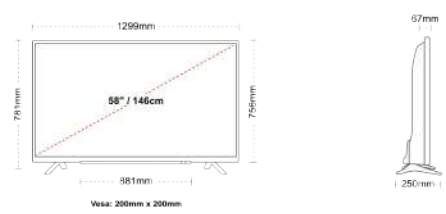

CONNECTIONS

SIZE

DISPLAY

- 4 Screen Size (inch / cm) 4 58" / 146cm
- 4 Panel Type 4 Direct Back Light (DLED)
- 4 Resolution 4 Ultra HD (3840 x 2160)
- 4 Brightness 4 350

SOUND

- 4 Dolby Audio™ 4 Yes
- 4 Audio Output Power (RMS) 4 2x10W
- 4 Speaker Type 4 Down Firing
- 4 Internal Subwoofer 4 Yes
- 4 Sound Modes 4 Music, Movie, Speech, Classic, Flat, User
- 4 DTS 4 Yes
- 4 aajuuskorjain 4 5 band
- 4 Onkyo 4 Sound by Onkyo

MECHANICAL

- 4 Boxed dimensions (mm) 4 430 x 154 x 899
- 4 Dimensions with stand (mm) 4 299 x 250 x 781
- 4 Dimensions without Stand (mm) 4 299 x 67 x 756
- 4 Gross Weight (kg) 4 22
- 4 Net Weight (kg) 4 6
- 4 VESA (Wall mount) WxH 4 200mm x 200mm
- 4 Screw Size 4 M6