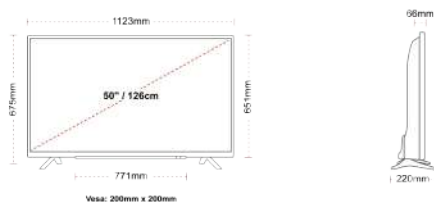

G

71kWh/1000

G

HDR

98kWh/1000

HIGHLIGHTS

- 4 4 4
- 4 4 4
- 4 4 4
- 4 4 4
- 4 4 4
- 4 4 4

CONNECTIONS

SIZE

DISPLAY

- 4 Screen Size (inch / cm) 4 50" / 126cm
- 4 Panel Type 4 Direct Back Light (DLED)
- 4 Resolution 4 Ultra HD (3840 x 2160)
- 4 Brightness 4 320

SOUND

- 4 Dolby Audio™ 4 Yes
- 4 Audio Output Power (RMS) 4 2x10W
- 4 Speaker Type 4 Down Firing
- 4 Internal Subwoofer 4 Yes
- 4 Sound Modes 4 Music, Movie, Speech, Classic, Flat, User
- 4 DTS 4 Yes
- 4 aajuuskorjain 4 5 band
- 4 Onkyo 4 Sound by Onkyo

MECHANICAL

- 4 Boxed dimensions (mm) 4 215 x 154 x 780
- 4 Dimensions with stand (mm) 4 123 x 220 x 675
- 4 Dimensions without Stand (mm) 4 123 x 66 x 651
- 4 Gross Weight (kg) 4 6
- 4 Net Weight (kg) 4 2
- 4 VESA (Wall mount) WxH 4 200mm x 200mm
- 4 Screw Size 4 M6