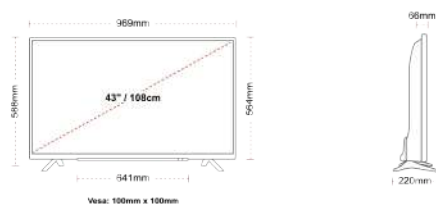

SIZE

DISPLAY

- 4 Screen Size (inch / cm) 4 43" / 108cm
- 4 Panel Type 4 Direct Back Light (DLED)
- 4 Resolution 4 Ultra HD (3840 x 2160)
- 4 Brightness 4 320

SOUND

- 4 Dolby Audio™ 4 Yes
- 4 Audio Output Power (RMS) 4 2x10W
- 4 Speaker Type 4 Down Firing
- 4 Internal Subwoofer 4 No
- 4 Sound Modes 4 Music, Movie, Speech, Classic, Flat, User
- 4 DTS 4 Yes
- 4 aajuuskorjain 4 5 band
- 4 Onkyo 4 Sound by Onkyo

MECHANICAL

- 4 Boxed dimensions (mm) 4 085 x 154 x 710
- 4 Dimensions with stand (mm) 4 669 x 220 x 588
- 4 Dimensions without Stand (mm) 4 669 x 66 x 564
- 4 Gross Weight (kg) 4 1
- 4 Net Weight (kg) 4 8
- 4 VESA (Wall mount) WxH 4 100mm x 100mm
- 4 Screw Size 4 M4