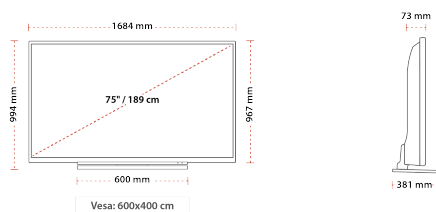

DISPLAY

Screen Size (inch / cm)	75" / 189cm
Panel Type	Direct Back Light (DLED)
Resolution	Ultra HD (3840 x 2160)
Brightness	320

SOUND

Dolby Audio™	Yes
Audio Output Power (RMS)	2x12W
Speaker Type	Down Firing
Internal Subwoofer	Yes
Sound Modes	Music, Movie, Speech, Classic, Flat, User
DTS	Yes
Taajuuskorjain	5 band
Onkyo	Sound by Onkyo

MECHANICAL

Boxed dimensions (mm)	1948 x 210 x 1170
Dimensions with stand (mm)	381 x 1684 x 994
Dimensions without Stand (mm)	73x 1684 x 967
Gross Weight (kg)	56
Net Weight (kg)	44
VESA (Wall mount) WxH	600mm x 400mm
Screw Size	M8