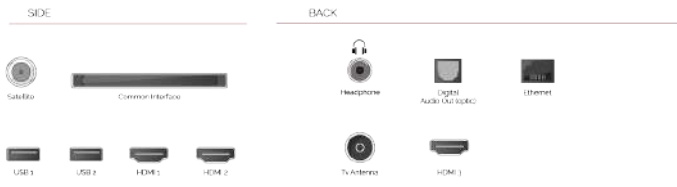

CONNECTIONS

SIZE