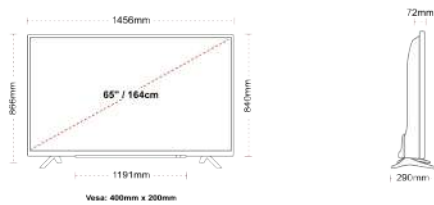

Stream the entertainment you love from your phone, tablet or laptop to your TV.

E
85kWh/1000

E
HDR
85kWh/1000

HIGHLIGHTS

- D D D D D D D D D D D D D
- D D D D D D D D D
- D D e
- D D e

CONNECTIONS

SIZE

DISPLAY

- Screen Size (inch / cm) 65" / 164cm
- Panel Type Direct Back Light (DLED)
- Resolution Ultra HD (3840 x 2160)
- Brightness 350

SOUND

- Dolby Audio™ Yes
- Audio Output Power (RMS) 2x12W
- Speaker Type Down Firing
- Internal Subwoofer Yes
- Sound Modes Smart, Movie, Music, News
- DTS Yes
- Jaajuskorjain B band
- Onkyo Sound by Onkyo

MECHANICAL

- Boxed dimensions (mm) 620 x 165 x 1010
- Dimensions with stand (mm) 456 x 290 x 866
- Dimensions without Stand (mm) 456 x 72 x 840
- Gross Weight (kg) 27,5
- Net Weight (kg) 20,5
- VESA (Wall mount) WxH 400mm x 200mm
- Screw Size M6