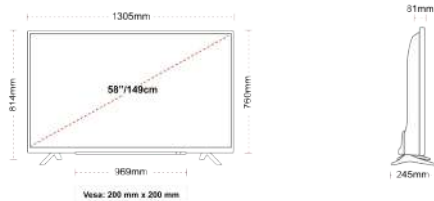

E

70kWh/1000

G

HDR
 125kWh/1000

HIGHLIGHTS

- 0 0
- 0 0
- 0x
- 0 KU 0 y
- SR00
- 0

SIZE

DISPLAY

- Screen Size (inch / cm) 58" / 146cm
- Panel Type Direct Back Light (DLED)
- Resolution Ultra HD (3840 x 2160)
- Brightness 350

SOUND

- Dolby Audio™ Yes
- Audio Output Power (RMS) 2x10W
- Speaker Type Down Firing
- Internal Subwoofer No
- Sound Modes Music, Movie, Speech, Classic, Flat, User
- DTS No
- Taajuuskorjain 5 band
- Onkyo No

MECHANICAL

- Boxed dimensions (mm) 430 x 154 x 899
- Dimensions with stand (mm) 305 x 245 x 814
- Dimensions without Stand (mm) 305 x 81 x 760
- Gross Weight (kg) 20
- Net Weight (kg) 5.5
- VESA (Wall mount) WxH 200mm x 200mm
- Screw Size M6