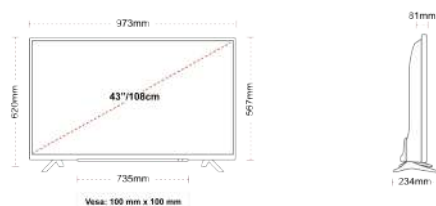

G

54kWh/1000

G

HDR
 88kWh/1000

HIGHLIGHTS

- 0 0
- 0 0
- 0x
- 0 KU 0 y
- SR00
- 0

SIZE

DISPLAY

Screen Size (inch / cm)	43" / 108cm
Panel Type	Direct Back Light (DLED)
Resolution	Ultra HD (3840 x 2160)
Brightness	350

SOUND

Dolby Audio™	Yes
Audio Output Power (RMS)	2x10W
Speaker Type	Down Firing
Internal Subwoofer	No
Sound Modes	Music, Movie, Speech, Classic, Flat, User
DTS	No
Taajuuksorjain	5 band
Onkyo	No

MECHANICAL

Boxed dimensions (mm)	085 x 154 x 710
Dimensions with stand (mm)	973 x 234 x 620
Dimensions without Stand (mm)	973 x 81 x 567
Gross Weight (kg)	1
Net Weight (kg)	0,5
VESA (Wall mount) WxH	00mm x 100mm
Screw Size	M4