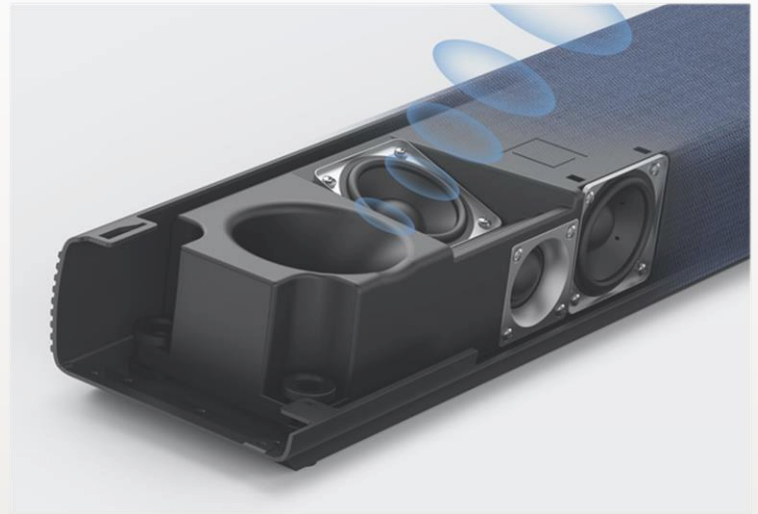

Dolby Audio

Enjoy an immersive surround sound effect to fulfill the A/V experience.