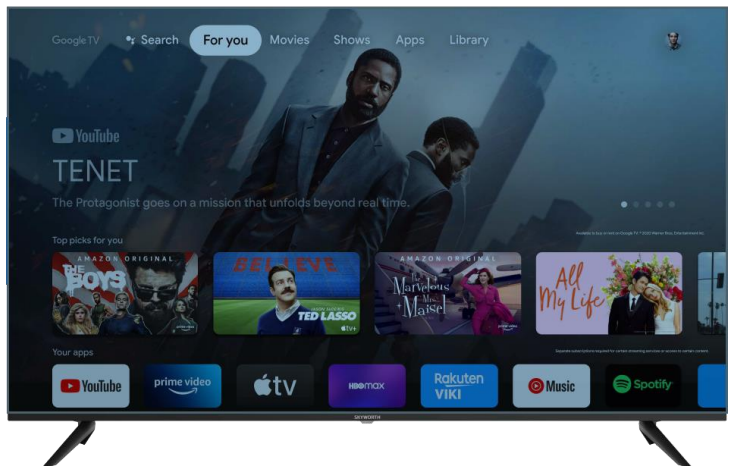

75" cosmetic is slightly different

Bluetooth Remote Control

No need to aim the remote control directly at the TV. Enjoy voice control at the push of a button.