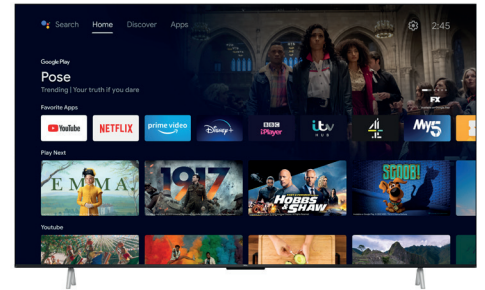

TCL

75P638K

PICTURE

Screen size (inches/cm)	75 / 190.5
Visible screen size : diagonal(inches/cm)	74.5 / 189
Panel resolution	UHD
Wide color Technology	Dynamic color
HDR (High Dynamic Range)	-
HDR formats	HDR10, HLG
HDR brightness	-
Picture Performance Index*	2300
Resolution	3840x2160
Curved / Curvature	-
10 bit panel	Yes
Dynamic contrast	Mega
Picture processing	IPQ 2.0 Engine
Ultra AR coating	-
UHD upscaling	UHD Machine Learning AI SR
Color management	20P & 2P calibration
Digital Noise Reduction	Yes
Film Mode	Yes

* Picture performance Index

AUDIO

Sound power	2x15 W
Dolby	Dolby AC4
Sound Processing	Dolby Audio
Equaliser	-
Speaker type	2.0 sound system
Audio quality by	-
Speakers	2 way down
Digital Pure Sound	-
Woofers	-
Auto volume control	Yes

SMART CONTENT

Processor	Quad Core
SmartTV	AndroidTV (29 languages)
Android OS	Android R (11.0)
GuideOn (Internet EPG)	-
4K	Netflix, YouTube, Amazon Prime, AppleTV+ & more
Applications	Google Play Store
Social	-
Web browser	-
HbbTV	2.0.2
Smart integrated TV microphone	-

CONVENIENCE

Smartphone / Tablet remote support	Yes
USB multimedia*	Yes
Caption/Subtitle	Yes
Divx compatibility	-
Clock & On/Off timer	-
Game mode	Auto
Sports mode	Yes
Multipicture	PAT
Sleep timer	Yes
Hotel mode	-
OSD Languages	29
HDMI CEC (T-link)	Full
HDMI quick switch	Yes

* USB key not included

CONVERGENCE

Bluetooth	A2DP, HID
DLNA 1.5	Yes
Wifi display (Miracast)	Chromecast & T-cast
USB HID support	Yes

CONTROL

Remote control batteries	Yes
Remote Control	RC802N5

TUNER/BROADCASTING

DTV Tuner	DVB-T2/C/S2
Video decoding	H.265 UHD, H.264, MPEG-2
Analogue tuner	Yes
Analogue tuner systems	PAL/SECAM/NTSC (AV) BG/DK/LL'
CI+	Yes (1.4, ECP)
EPG (DVB EIT/SI)	up to 8 days
Auto channel search	Yes
Teletext	Yes

CONNECTIVITY

HDMI	3
HDCP 2.2	2,3
USB	2 x (3.0 + 2.0)
YPbPr	CVBS Optional
DVI-in (video)	-
Ethernet (LAN RJ-45)	Yes
Wifi	Built-in ac/n/g 2.4/5Ghz MIMO
Digital Audio Out	Optical
Headphone	Yes
RF in (IEC Terrestrial/Cable)	1
RF in (F Sat)	1
Sat: Diseq / Unicable	Yes v.1.0 / ver. I
CI slot	1
HDMI eARC/ARC	eARC HDMI1
HDMI max resolution	2160P/60Hz 422 12bit
Power cable	Detachable, 1.5 m

GAMING EXPERIENCE

HDMI 2.1 :	Features	UHD 120p, ALLM
	VRR / FreeSync / G-sync	-

DESIGN

Color	Brushed dark metal front
Vesa size	300 x 300 mm
Stand design	Y-shape

POWER

EEL class SDR (X1)	F
On mode power demand in SDR (X1)	120 W
EEL class HDR (X1)	G
On mode power demand in HDR (X1)	210 W
EEL class SDR (X2)	-
On mode power demand in SDR (X2)	-
EEL class HDR (X2)	-
On mode power demand in HDR (X2)	-
Auto power off	Yes
Power supply	220-240V~50Hz
Standby mode power demand	0,5 W
Networked standby mode power demand	2,00 W
Peak luminance ratio	65%
Power rating	250 W
Mercury content	0,0 mg
Lead presence	No

DIMENSIONS & WEIGHT