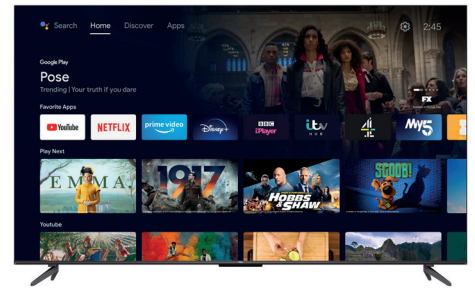

Brighter brights, deeper darks
and a wider range of colours

GAME MASTER

Game Master
Your optimized gaming experience

Dolby Atmos
transports you into the story
with moving audio

androidtv

Android TV
Easy endless entertainment

**HANDS-FREE
VOICE CONTROL**

Hands-free Google Assistant
Let your voice be heard

Freeview Play
Go The Other Way with
Freeview Play

TCL**65P735K****PICTURE**

Screen size (inches/cm)	65 / 165.1
Visible screen size : diagonal(inches/cm)	64.5 / 164
Panel resolution	UHD
Wide color Technology	WGC
HDR (High Dynamic Range)	Yes
HDR formats	Dolby Vision, HDR10, PQ10, HLG
HDR brightness	-
Picture Performance Index*	2700
Resolution	3840x2160
Curved / Curvature	-
10 bit panel	Yes
Dynamic contrast	Mega
Picture processing	IPQ 2.0 Engine
Ultra AR coating	-
UHD upscaling	UHD Machine Learning AI SR
Color management	20P & 2P calibration
Digital Noise Reduction	Yes
Film Mode	Yes