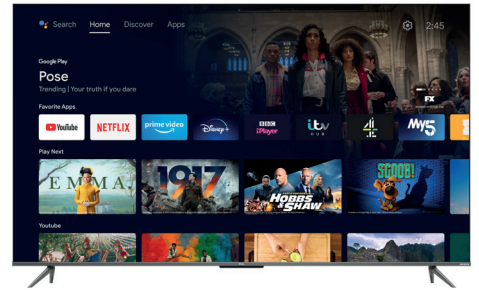

TCL

55C635K

DISPLAY

Screen size (inches/cm)	55 / 139.7
Visible screen size : diagonal(inches/cm)	54.6 / 139
Panel resolution	UHD
Wide color Technology	Quantum Dot
HDR (High Dynamic Range)	Yes
HDR formats	Dolby Vision, HDR10, HDR10+, PQ10, HLG
HDR brightness	-
Picture Performance Index*	3100
Resolution	3840x2160
Curved / Curvature	-
10 bit panel	Yes
Dynamic contrast	Mega
Picture processing	IPQ 2.0 Engine
Dimming	Yes
Ultra AR coating	-
UHD upscaling	UHD Machine Learning AI SR
Color management	20P & 2P calibration
Digital Noise Reduction	Yes
Film Mode	Yes

* Picture performance Index

AUDIO

Sound power	2x10 W
Music sound power	-
Dolby	Dolby AC4, Dolby TrueHD
Sound Processing	Dolby Atmos, Virtualization & upmix
Equaliser	Presets
Speaker type	Down Firing
Audio quality by	ONKYO
Speakers	Full range
Digital Pure Sound	-
Woofer	-
Auto volume control	Yes

SMART CONTENT

Processor	Quad Core
SmartTV	AndroidTV (29 languages)
Android OS	Android R (11.0)
GuideOn (Internet EPG)	-
4K	Netflix, YouTube, Amazon Prime, AppleTV+ & more
Applications	Google Play Store
Social	-
Web browser	-
HbbTV	2.0.2
Smart integrated TV microphone	Yes

CONVENIENCE

Smartphone / Tablet remote support	Yes
USB multimedia*	Yes
Caption(Subtitle)	Yes
Divx compatibility	-
Clock & On/Off timer	-
Game mode	Auto
Sports mode	Yes
Multipicture	PAT
Sleep timer	Yes
Hotel mode	Yes
OSD Languages	29
HDMI CEC (T-link)	Full
HDMI quick switch	Yes

* USB key not included

CONVERGENCE

Bluetooth	A2DP, HID
DLNA 1.5	Yes
Wifi display (Miracast)	Chromecast & T-cast
USB HID support	Yes

CONTROL

Remote control batteries	Yes
Remote Control	RC802N5

TUNER/BROADCASTING

DTV Tuner	DVB-T2/C/S2
Video decoding	H.265 UHD, H.264, MPEG-2
Analogue tuner	Yes
Analogue tuner systems	PAL/SECAM/NTSC (AV) BG/DK/LL'
CI+	Yes (1.4, ECP)
EPG (DVB EIT/SI)	up to 8 days
Auto channel search	Yes
Teletext	Yes

CONNECTIVITY

HDMI	3
HDCP 2.2	2,3
USB	2 x (3.0 + 2.0)
YPbPr	CVBS Optional
DVI-in (video)	-
Ethernet (LAN RJ-45)	Yes
Wifi	Built-in ac/n/g 2.4/5Ghz MIMO
Digital Audio Out	Optical
Headphone	Yes
RF in (IEC Terrestrial/Cable)	1
RF in (F Sat)	1
Sat: Diseq / SCD	Yes v.2.2 / Update
CI slot	1
HDMI eARC/ARC	eARC HDMI1
HDMI max resolution	2160P/60Hz 422 12bit
MHL	Yes (3.0) via HDMI1
Power cable	Detachable, 1.5 m

GAMING EXPERIENCE

HDMI 2.1 :	Features	UHD 120p, ALLM
	VRR / FreeSync / G-sync	Yes / Yes / -

DESIGN

Color	Brushed silver metal front
Vesa size	300 x 300 mm
Stand design	Y-shape 2 position

POWER

EEL 2021 class SDR (X1)	F
Annual SDR power consumption (EEL 2021) (X1)	75 W
EEL 2021 class HDR (X1)	G
Annual HDR power consumption (EEL 2021) (X1)	130 W
EEL 2021 class SDR (X2)	-
Annual SDR power consumption (EEL 2021) (X2)	-
EEL 2021 class HDR (X2)	-
Annual HDR power consumption (EEL 2021) (X2)	-
Auto power off	Yes
Power supply	220-240V~50Hz
Power consumption (standby)	0,5 W
Power consumption (network standby)	2,00 W
Peak luminance ratio	65%
Power consumption (maximum)	155 W
Mercury content	0,0 mg
Presence of Lead	Yes

DIMENSIONS & WEIGHT