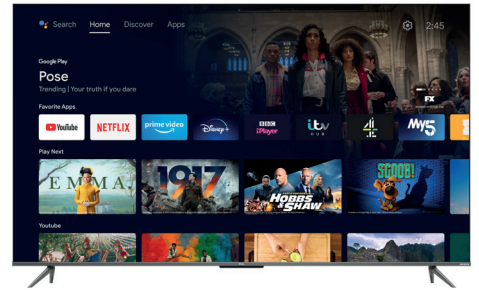

TCL

50C635K

DISPLAY

Screen size (inches/cm)	50 / 127
Visible screen size : diagonal(inches/cm)	50 / 126
Panel resolution	UHD
Wide color Technology	Quantum Dot
HDR (High Dynamic Range)	Yes
HDR formats	Dolby Vision, HDR10, HDR10+, PQ10, HLG
HDR brightness	-
Picture Performance Index*	3100
Resolution	3840x2160
Curved / Curvature	-
10 bit panel	Yes
Dynamic contrast	Mega
Picture processing	IPQ 2.0 Engine
Dimming	Yes
Ultra AR coating	-
UHD upscaling	UHD Machine Learning AI SR
Color management	20P & 2P calibration
Digital Noise Reduction	Yes
Film Mode	Yes

* Picture performance Index

AUDIO

Sound power	2x10 W
Music sound power	-
Dolby	Dolby AC4, Dolby TrueHD
Sound Processing	Dolby Atmos, Virtualization & upmix
Equaliser	Presets
Speaker type	Down Firing
Audio quality by	ONKYO
Speakers	Full range
Digital Pure Sound	-
Woofer	-
Auto volume control	Yes

SMART CONTENT

Processor	Quad Core
SmartTV	AndroidTV (29 languages)
Android OS	Android R (11.0)
GuideOn (Internet EPG)	-
4K	Netflix, YouTube, Amazon Prime, AppleTV+ & more
Applications	Google Play Store
Social	-
Web browser	-
HbbTV	2.0.2
Smart integrated TV microphone	Yes

CONVENIENCE

Smartphone / Tablet remote support	Yes
USB multimedia*	Yes
Caption(Subtitle)	Yes
Divx compatibility	-
Clock & On/Off timer	-
Game mode	Auto
Sports mode	Yes
Multipicture	PAT
Sleep timer	Yes
Hotel mode	Yes
OSD Languages	29
HDMI CEC (T-link)	Full
HDMI quick switch	Yes

* USB key not included

CONVERGENCE

Bluetooth	A2DP, HID
DLNA 1.5	Yes
Wifi display (Miracast)	Chromecast & T-cast
USB HID support	Yes

CONTROL

Remote control batteries	Yes
Remote Control	RC802N5

TUNER/BROADCASTING

DTV Tuner	DVB-T2/C/S2
Video decoding	H.265 UHD, H.264, MPEG-2
Analogue tuner	Yes
Analogue tuner systems	PAL/SECAM/NTSC (AV) BG/DK/LL'
CI+	Yes (1.4, ECP)
EPG (DVB EIT/SI)	up to 8 days
Auto channel search	Yes
Teletext	Yes

CONNECTIVITY

HDMI	3
HDCP 2.2	2,3
USB	2 x (3.0 + 2.0)
YPbPr	CVBS Optional
DVI-in (video)	-
Ethernet (LAN RJ-45)	Yes
Wifi	Built-in ac/n/g 2.4/5Ghz MIMO
Digital Audio Out	Optical
Headphone	Yes
RF in (IEC Terrestrial/Cable)	1
RF in (F Sat)	1
Sat: Diseq / SCD	Yes v.2.2 / Update
CI slot	1
HDMI eARC/ARC	eARC HDMI1
HDMI max resolution	2160P/60Hz 422 12bit
MHL	Yes (3.0) via HDMI1
Power cable	Detachable, 1.5 m

GAMING EXPERIENCE

HDMI 2.1 :	Features	UHD 120p, ALLM
	VRR / FreeSync / G-sync	-

DESIGN

Color	Brushed silver metal front
Vesa size	300 x 300 mm
Stand design	Y-shape

POWER

EEL 2021 class SDR (X1)	G
Annual SDR power consumption (EEI 2021) (X1)	75 W
EEL 2021 class HDR (X1)	G
Annual HDR power consumption (EEI 2021) (X1)	118 W
EEL 2021 class SDR (X2)	-
Annual SDR power consumption (EEI 2021) (X2)	-
EEL 2021 class HDR (X2)	-
Annual HDR power consumption (EEI 2021) (X2)	-
Auto power off	Yes
Power supply	220-240V~50Hz
Power consumption (standby)	0,5 W
Power consumption (network standby)	2,00 W
Peak luminance ratio	65%
Power consumption (maximum)	145 W
Mercury content	0,0 mg
Presence of Lead	Yes

DIMENSIONS & WEIGHT