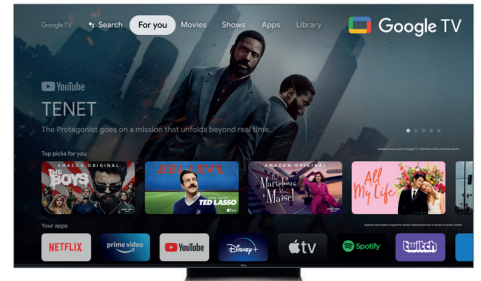

TCL

55C835K

DISPLAY

Screen size (inches/cm)	55 / 139.7
Visible screen size : diagonal(inches/cm)	54.6 / 139
Panel resolution	UHD
Wide color Technology	Quantum Dot
HDR (High Dynamic Range)	Yes
HDR formats	Dolby Vision IQ, HDR10+, HDR10, PQ10, HLG
HDR brightness	1500 nits
Picture Performance Index*	4200
Resolution	3840x2160
Curved / Curvature	-
10 bit panel	Yes
Dynamic contrast	Mega
Picture processing	AiPQ 2.0 Engine
Dimming	Yes
Ultra AR coating	-
UHD upscaling	UHD Deep Learning AI SR
Color management	3D LUT, 10P & 2P calibration
Digital Noise Reduction	Yes
Film Mode	Yes

* Picture performance Index

AUDIO

Sound power	2x10 W +20 W
Music sound power	-
Dolby	Dolby AC4, Dolby TrueHD
Sound Processing	Dolby Atmos, Virtualization & upmix
Equaliser	7 band
Speaker type	Down Firing
Audio quality by	ONKYO
Speakers	2 way
Digital Pure Sound	-
Woofer	Yes
Auto volume control	Yes

SMART CONTENT

Processor	Quad Core
SmartTV	GoogleTV (29 languages)
Android OS	GoogleTV (ATV 11.0)
GuideOn (Internet EPG)	-
4K	Netflix, YouTube, Amazon Prime, AppleTV+ & more
Applications	Google Play Store
Social	-
Web browser	-
HbbTV	2.0.2
Smart integrated TV microphone	Yes

CONVENIENCE

Smartphone / Tablet remote support	Yes
USB multimedia*	Yes
Caption(Subtitle)	Yes
Divx compatibility	-
Clock & On/Off timer	-
Game mode	Auto
Sports mode	Yes
Multipicture	PAT
Sleep timer	Yes
Hotel mode	-
OSD Languages	29
HDMI CEC (T-link)	Full
HDMI quick switch	Yes

* USB key not included

CONVERGENCE

Bluetooth	A2DP, HID
DLNA 1.5	Yes
Wifi display (Miracast)	Chromecast & T-cast
USB HID support	Yes

CONTROL

Remote control batteries	Yes
Remote Control	RC902V1+RC802N5

TUNER/BROADCASTING

DTV Tuner	DVB-T2/C/S2
Video decoding	H.265 UHD, H.264, MPEG-2
Analogue tuner	Yes
Analogue tuner systems	PAL/SECAM/NTSC (AV) BG/DK/LL'
CI+	Yes (1.4, ECP)
EPG (DVB EIT/SI)	up to 8 days
Auto channel search	Yes
Teletext	Yes

CONNECTIVITY

HDMI	4 x 2.1
HDCP 2.2	2,3
USB	1 x 2.0
YPbPr	CVBS Optional
DVI-in (video)	-
Ethernet (LAN RJ-45)	Yes
Wifi	Built-in ax/ac/n 2.4/5Ghz MIMO
Digital Audio Out	Optical
Headphone	Yes
RF in (IEC Terrestrial/Cable)	1
RF in (F Sat)	1
Sat: Diseq / SCD	Yes v.2.2 / ver. I & II
CI slot	1
HDMI eARC/ARC	eARC HDMI 4
HDMI max resolution	2160P/120Hz 444 12bit, (2160P/144Hz 444 10bit)
MHL	Yes (3.0) via HDMI1
Power cable	Detachable, 1.5 m

GAMING EXPERIENCE

HDMI 2.1 :	Features	UHD 144p HDR, ALLM, eARC
	VRR / FreeSync / G-sync	Yes / Premium / -

DESIGN

Color	Brushed titanium metal front
Vesa size	300 x 300 mm
Stand design	Central

POWER