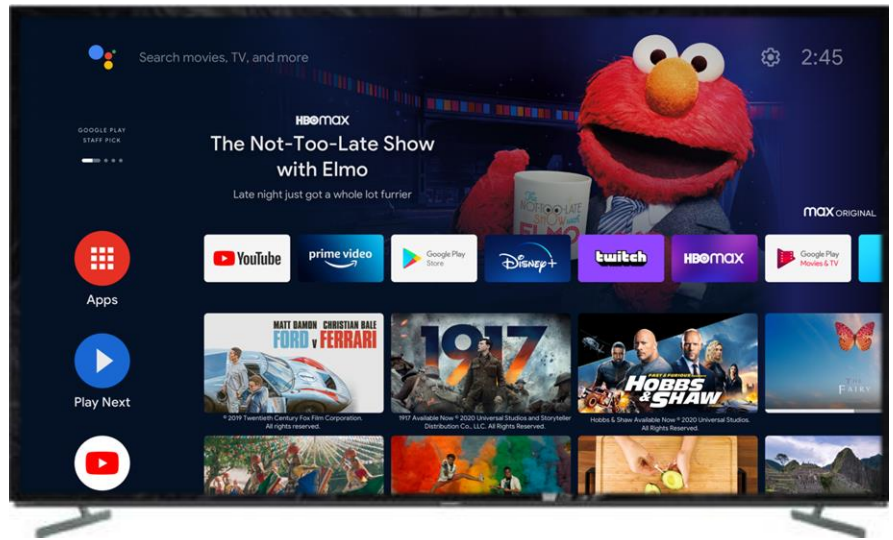

XC9000 SERIES

SKYWORTH

androidtv

55"

65"

OLED

OLED TV technology use Organic Light Emitting Diodes that displays a bright picture with deep black levels, vivid colors with higher contrast and faster refresh rates than other TV technologies. OLED TVs are also thinner allowing a very attractive and less bulky looking design.

PIXEL DIMMING

The OLED panel technology allows each pixel to control its brightness independently from other pixels. Since each OLED pixel is an independent light source, it self-illuminates the image with precise details.

CHAMELEON EXTREME

Chameleon Extreme is Skyworth's advanced picture improvement technology. It intelligently optimizes contrast, details, and color tones to deliver the perfect picture.

HDR10 and HLG HDR

HDR10 is the original standard of HDR for Hollywood video production that is compatible with 4K Blu-ray discs, 4K players, and 4K streaming content. HLG is the broadcast standard for live HDR production.

Google Play Store

Google Assistant Hands Free

Ultra Slim

Pure Black

No Bezel

Dual Band WiFi

Pixel Dimming

Works with Alexa

Built-in Chromecast

The Dolby Vision HDR format developed by Dolby Labs adjusts the picture on a scene-by-scene (and even frame-by-frame) basis, lets you see a more dynamic picture with better detail and color accuracy