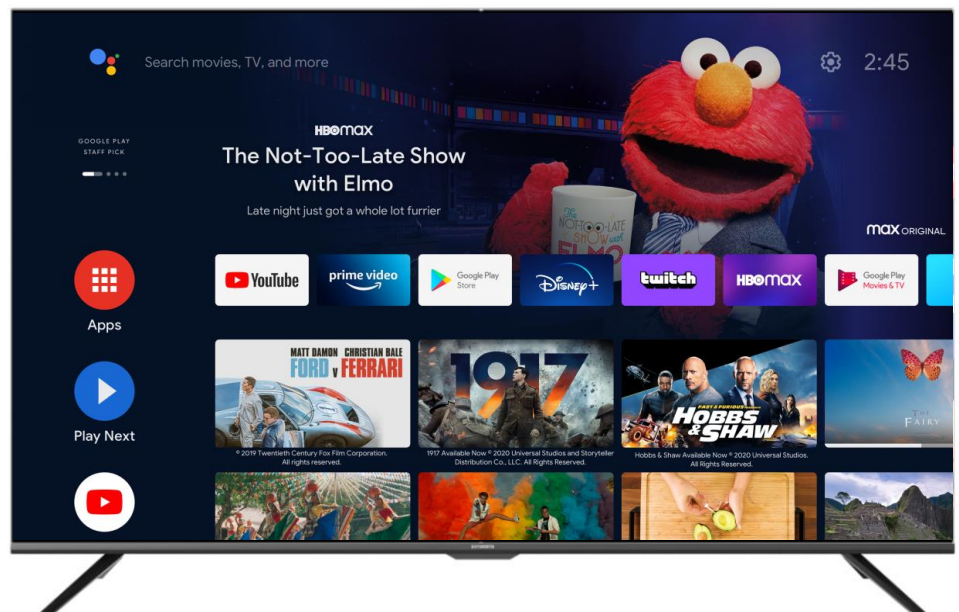

UC7500 SERIES

SKYWORTH

androidtv

43" 50" 55" 65"

BOUNDLESS VISION SCREEN

The UC7500 Series premium bezel-less design presents an edge-to-edge picture without a visible frame. A reduced frame dimension allows placement of a larger screen size in the same space on the wall or cabinet.

CHAMELEON EXTREME

Chameleon Extreme is Skyworth's advanced picture improvement technology. It intelligently optimizes contrast, details, and color tones to deliver the perfect picture.

HDR 10 & HLG HDR

The UC7500 supports all Hollywood Studio Movies color graded and encoded in the HDR10 standard format. HDR Movies and games will look better because of a wider dynamic range experience. HLG HDR decoding for live TV broadcast.

10-Bit Color Panel

The UC7500 is capable of 1.07 billion color expressions compared to an 8-bit color (16.7 million). 10-bit panels can render images with significantly greater accuracy than an 8-bit screen.

360° IMMERSIVE SOUND

The UC7500 Series features Dolby Digital and DTS StudioSound so movies, sports and games come to life with a richer stereoscopic surround sound effects that will make you feel like you're there.