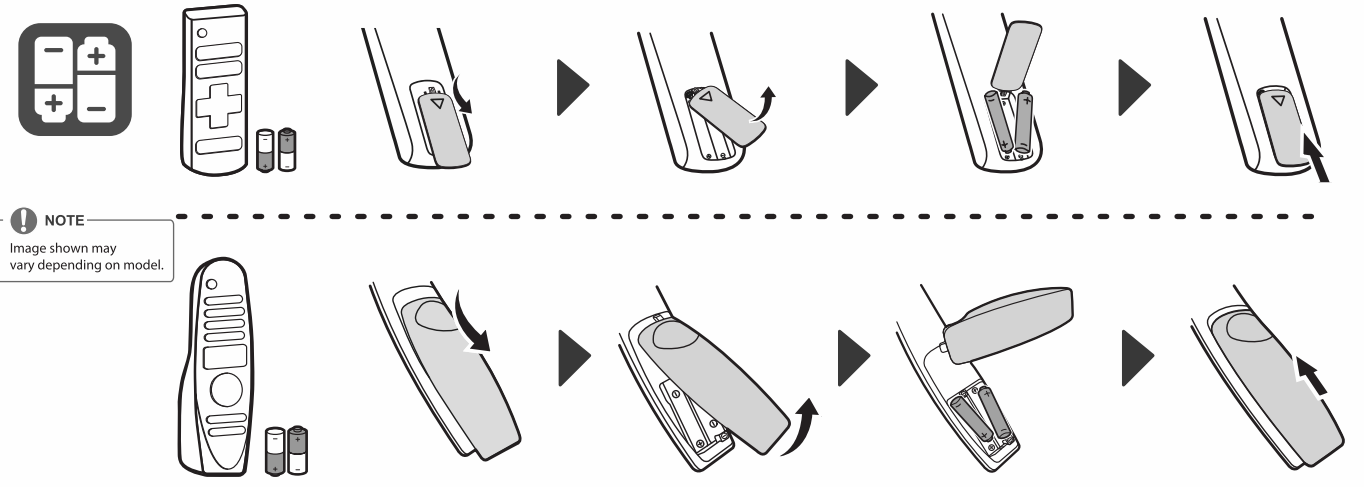

: Depending on model

*Image may vary depending on models.

English

- Read **Safety and Reference**.
- For the power supply and power consumption, refer to the label attached to the product.

CAUTION
Image shown may differ from your TV
When attaching the stand to the TV set, place the screen facing down on a cushioned table or flat surface to protect the screen from scratches.

+ : Depending on model

NOTE
Image shown may vary depending on model.
All connection cables & devices shown in the picture are not included along with the TV set.

NOTE

- Some USB Hubs may not work. If a USB device connected using a USB Hub is not detected, connect it to the USB port on the TV directly.
- Connect the external power source if your USB is needed.

NOTE

- Do not look into the optical output port. Looking at the laser beam may damage your vision.
- Audio with ACP (Audio Copy Protection) function may block digital audio output.

+ Depending on Model

CAUTION
Image shown may vary depending on model.
All connection cables & devices shown in the picture are not included along with the TV set.

CAUTION
Image shown may vary depending on model.
All connection cables & devices shown in the picture are not included along with the TV set.

ARC (Audio Return Channel)

- An external audio device that supports SIMPLINK and ARC must be connected using HDMI IN/ARC port.
- When connected with a high-speed HDMI cable, the external audio device that supports ARC outputs SPDIF audio without additional audio cable and supports the SIMPLINK function.