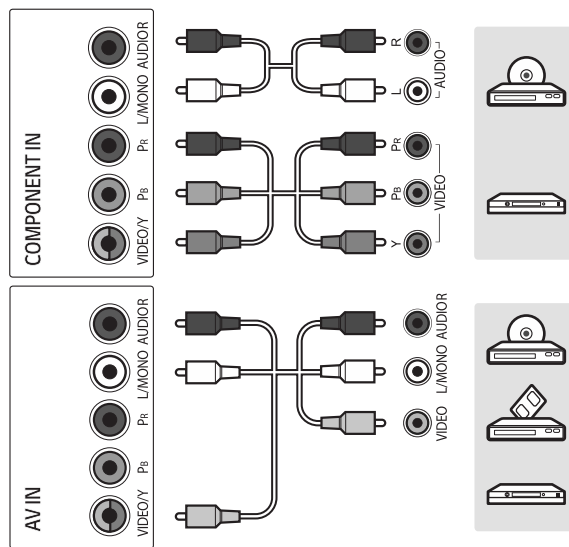

: Depending on model

*Image may vary depending on models.

English

- Read **Safety and Reference**.
- For the power supply and power consumption, refer to the label attached to the product.

CAUTION
Image shown may differ from your TV
When attaching the stand to the TV set, place the screen facing down on a cushioned table or flat surface to protect the screen from scratches.

+ : Depending on model

NOTE
Image shown may vary depending on model.
All connection cables & devices shown in the picture are not included along with the TV set.

NOTE

- Some USB Hubs may not work. If a USB device connected using a USB Hub is not detected, connect it to the USB port on the TV directly.
- Connect the external power source if your USB is needed.

NOTE

- Do not look into the optical output port. Looking at the laser beam may damage your vision.
- Audio with ACP (Audio Copy Protection) function may block digital audio output.

+ Depending on Model

CAUTION
Image shown may vary depending on model.
All connection cables & devices shown in the picture are not included along with the TV set.

CAUTION
Image shown may vary depending on model.
All connection cables & devices shown in the picture are not included along with the TV set.

ARC (Audio Return Channel)

- An external audio device that supports SIMPLINK and ARC must be connected using HDMI IN/ARC port.
- When connected with a high-speed HDMI cable, the external audio device that supports ARC outputs SPDIF audio without additional audio cable and supports the SIMPLINK function.