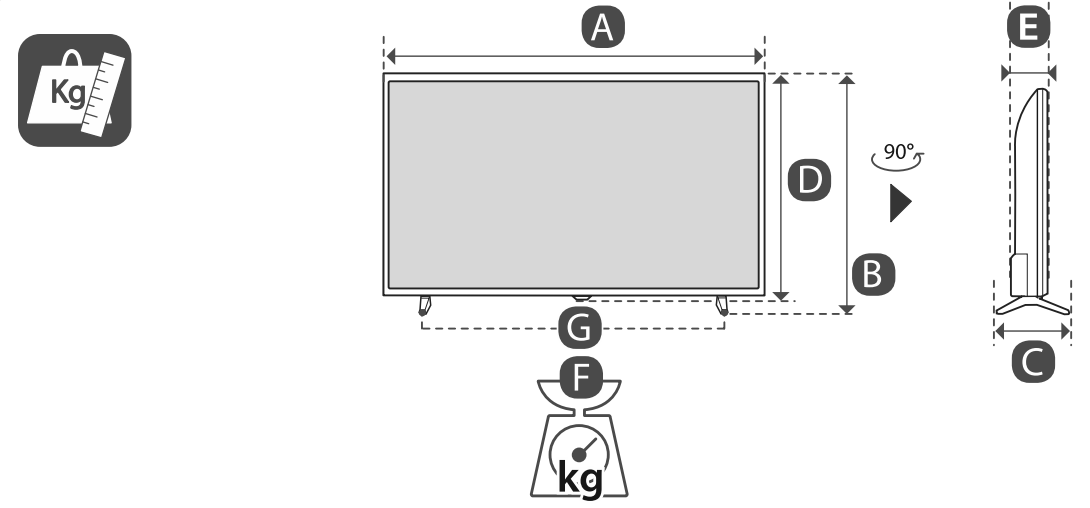

NOTE
Image shown may vary depending on model.

	A	B	C	D	E	F	F-G	
	(mm)					(kg)		
32LM570BPTC 32LM576BPTC 32LM560BPTC 32LM565BPTA 32LM563BPTC	739	472	168	441	84	4.90	4.85	
43LM5700PTC 43LM5760PTC 43LM5600PTC 43LM5650PTA	977	615	187	575	80.8	8.1	8.0	
Power requirement							AC 100-240 V - 50 / 60 Hz