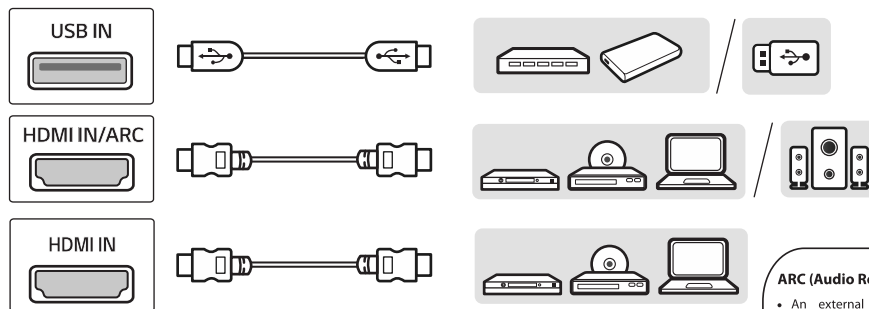

: Depending on model

*Image may vary depending on models.

English

- Read **Safety and Reference**.
- For the power supply and power consumption, refer to the label attached to the product.

CAUTION
Image shown may differ from your TV
When attaching the stand to the TV set, place the screen facing down on a cushioned table or flat surface to protect the screen from scratches.

+ : Depending on model

NOTE
Image shown may vary depending on model.
All connection cables & devices shown in the picture are not included along with the TV set.

NOTE

- Some USB Hubs may not work. If a USB device connected using a USB Hub is not detected, connect it to the USB port on the TV directly.
- Connect the external power source if your USB is needed.

NOTE

- Do not look into the optical output port. Looking at the laser beam may damage your vision.
- Audio with ACP (Audio Copy Protection) function may block digital audio output.

+ Depending on Model

CAUTION
Image shown may vary depending on model.
All connection cables & devices shown in the picture are not included along with the TV set.

CAUTION
Image shown may vary depending on model.
All connection cables & devices shown in the picture are not included along with the TV set.

ARC (Audio Return Channel)

- An external audio device that supports SIMPLINK and ARC must be connected using HDMI IN/ARC port.
- When connected with a high-speed HDMI cable, the external audio device that supports ARC outputs SPDIF audio without additional audio cable and supports the SIMPLINK function.