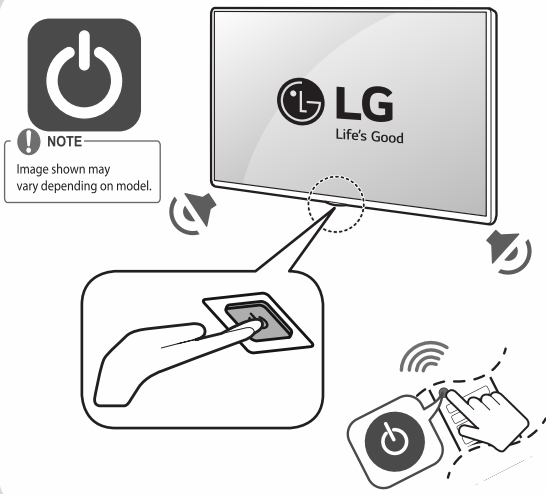

NOTE
Image shown may vary depending on model.