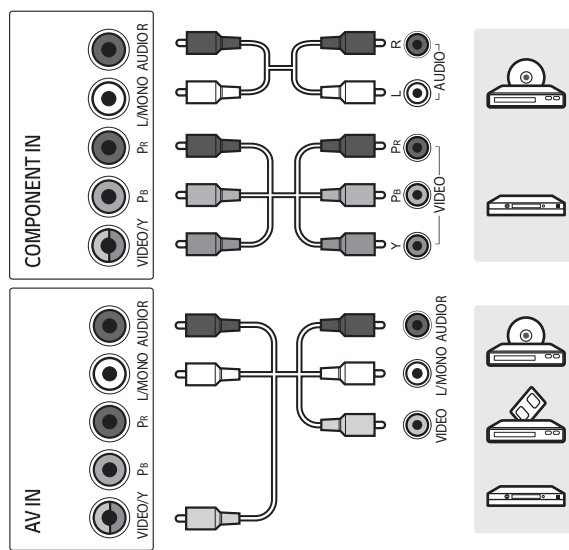

: Depending on model

\*Image may vary depending on models.

English

- Read **Safety and Reference**.
- For the power supply and power consumption, refer to the label attached to the product.

**CAUTION**  
Image shown may differ from your TV.  
When attaching the stand to the TV set, place the screen facing down on a cushioned table or flat surface to protect the screen from scratches.

+ : Depending on model

**NOTE**  
Image shown may vary depending on model.  
All connection cables & devices shown in the picture are not included along with the TV set.

**NOTE**

- Some USB Hubs may not work. If a USB device connected using a USB Hub is not detected, connect it to the USB port on the TV directly.
- Connect the external power source if your USB is needed.

**NOTE**

- Do not look into the optical output port. Looking at the laser beam may damage your vision.
- Audio with ACP (Audio Copy Protection) function may block digital audio output.

**+** Depending on Model

**CAUTION**  
Image shown may vary depending on model.  
All connection cables & devices shown in the picture are not included along with the TV set.

**CAUTION**  
Image shown may vary depending on model.  
All connection cables & devices shown in the picture are not included along with the TV set.