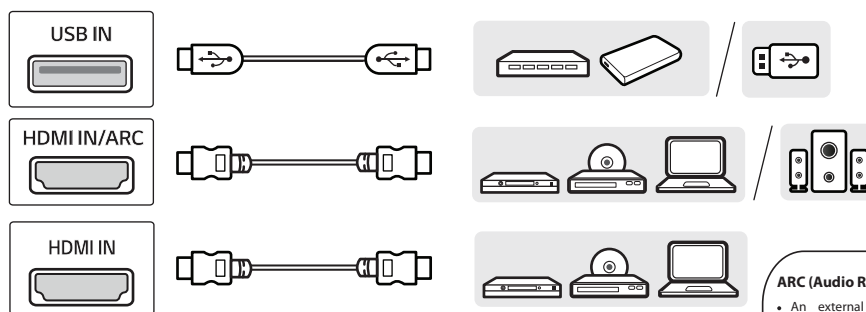

+ : Depending on model

**NOTE**  
Image shown may vary depending on model.  
All connection cables & devices shown in the picture are not included along with the TV set.

**NOTE**

- Some USB Hubs may not work. If a USB device connected using a USB Hub is not detected, connect it to the USB port on the TV directly.
- Connect the external power source if your USB is needed.

**NOTE**

- Do not look into the optical output port. Looking at the laser beam may damage your vision.
- Audio with ACP (Audio Copy Protection) function may block digital audio output.

**+** Depending on Model

**CAUTION**  
Image shown may vary depending on model.  
All connection cables & devices shown in the picture are not included along with the TV set.

**CAUTION**  
Image shown may vary depending on model.  
All connection cables & devices shown in the picture are not included along with the TV set.

**ARC (Audio Return Channel)**

- An external audio device that supports SIMPLINK and ARC must be connected using HDMI IN/ARC port.
- When connected with a high-speed HDMI cable, the external audio device that supports ARC outputs SPDIF audio without additional audio cable and supports the SIMPLINK function.