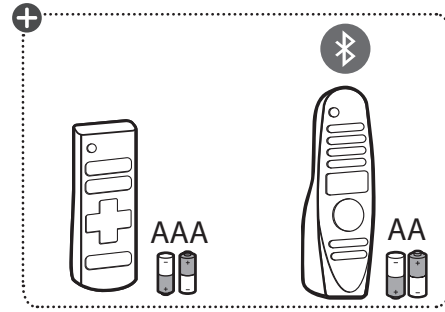

# Quick Start Guide

www.lg.com

32LM56\*  
32LM57\*

43LM56\*  
43LM57\*

x 2  
(M4 x L16)

: Depending on model

\*Image may vary depending on models.

English

- Read **Safety and Reference**.
- For the power supply and power consumption, refer to the label attached to the product.

**CAUTION**  
Image shown may differ from your TV.  
When attaching the stand to the TV set, place the screen facing down on a cushioned table or flat surface to protect the screen from scratches.