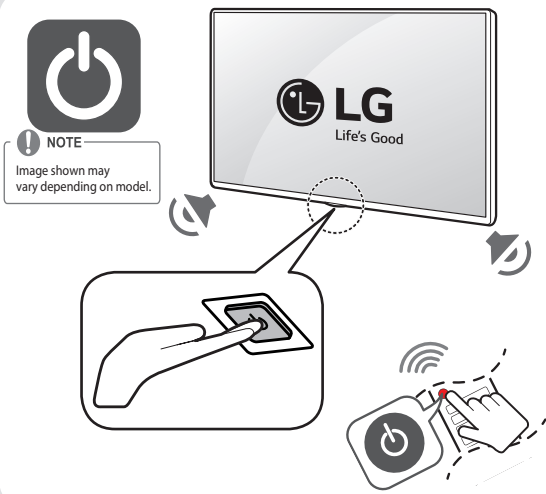

NOTE
Image shown may vary depending on model.

	A	B	C	D	E	F	F-G	
	(mm)				(kg)			
32LM570BPTC 32LM576BPTC 32LM560BPTC	739	472	168	441	84	4.90	4.85	
43LM5700PTC 43LM5760PTC 43LM5600PTC	977	615	187	575	80.8	8.1	8.0	
Power requirement	AC 100-240 V - 50 / 60 Hz