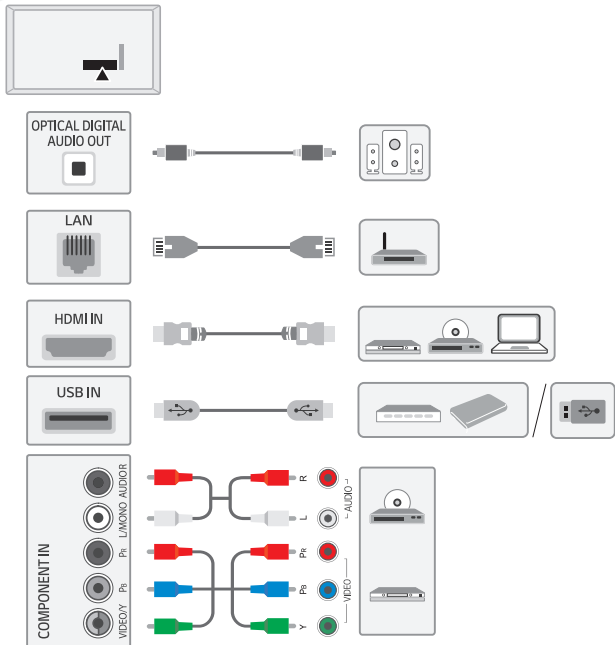

NOTE

NOTE

ARC (Audio Return Channel)

NOTE

	A	B	C	D	E	F	F-G
	(mm)				(kg)		
49UN7100PTA 49UN7190PTA 49UN7100PVA	1108	705	235	649	79.5	11.0	10.9
55UN7100PVA 55UN7100PTA 55UN7190PTA	1247	783	235	728	88.3	13.8	13.7
60UN7100PVA 60UN7150PTA 60UN7100PTA	1368	857	255	796	89.1	19.6	19.4
65UN7100PVA	1468	913	255	854	89.9	21.2	21.0
Power requirement					AC 100-240 V ~ 50 / 60 Hz		

ENGLISH

Read Safety and Reference.

Due to environmental government regulations about imports and battery destruction in Colombia, TVs will not include the batteries for the remote control.

Easy Setup Guide

Please read this manual carefully before operating your set and retain it for future reference.

⊕ : Depending upon model