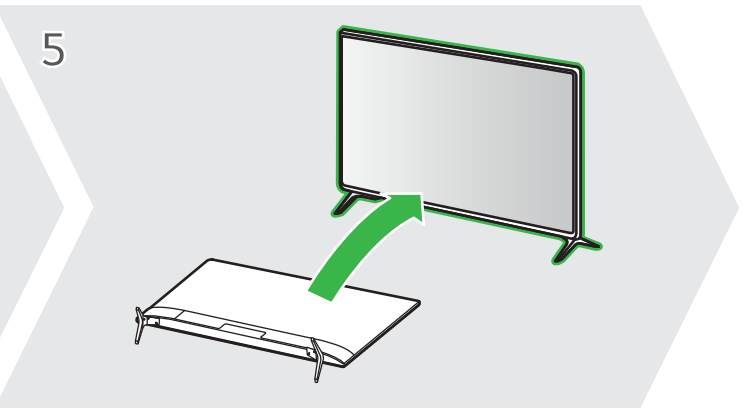

1
49/55UN71*

2

3

1
60/65UN71*

2

3

CAUTION
Image shown may differ from your TV
When attaching the stand to the TV set, place the screen facing down on a cushioned table or flat surface to protect the screen from scratches.

NOTE

- Do not look into the optical output port. Looking at the laser beam may damage your vision.
- Audio with ACP (Audio Copy Protection) function may block digital audio output.

NOTE

- Some USB Hubs may not work. If a USB device connected using a USB Hub is not detected, connect it to the USB port on the TV directly.
- Connect the external power source if your USB is needed.

ARC (Audio Return Channel)

- An external audio device that supports SIMPLINK and ARC must be connected using HDMI IN/ARC port.
- When connected with a high-speed HDMI cable, the external audio device that supports ARC outputs SPDIF audio without additional audio cable and supports the SIMPLINK function.