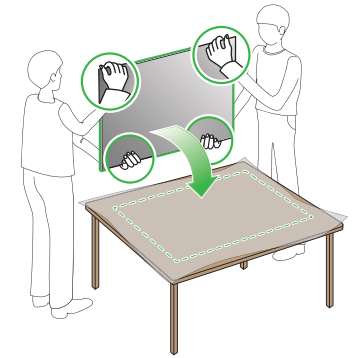

1
49/55UN71*

2

3

1
60/65UN71*

2

3

CAUTION
Image shown may differ from your TV
When attaching the stand to the TV set, place the screen facing down on a cushioned table or flat surface to protect the screen from scratches.

NOTE

- Do not look into the optical output port. Looking at the laser beam may damage your vision.
- Audio with ACP (Audio Copy Protection) function may block digital audio output.

NOTE

- Some USB Hubs may not work. If a USB device connected using a USB Hub is not detected, connect it to the USB port on the TV directly.
- Connect the external power source if your USB is needed.