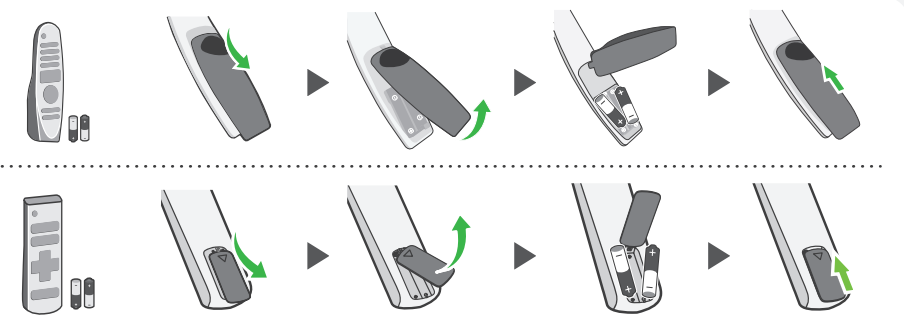

A	B	C	D	E	F	F-G
	(mm)				(kg)		
49UN7100PTA 49UN7190PTA 49UN7100PVA	1108	705	235	649	79.5	11.0	10.9
55UN7100PVA 55UN7100PTA 55UN7190PTA	1247	783	235	728	88.3	13.8	13.7
60UN7100PVA 60UN7150PTA 60UN7100PTA	1368	857	255	796	89.1	19.6	19.4
65UN7100PVA	1468	913	255	854	89.9	21.2	21.0
Power requirement					AC 100-240 V ~ 50 / 60 Hz		

ENGLISH

Read Safety and Reference.

Due to environmental government regulations about imports and battery destruction in Colombia, TVs will not include the batteries for the remote control.

Easy Setup Guide

Please read this manual carefully before operating your set and retain it for future reference.

⊕ : Depending upon model