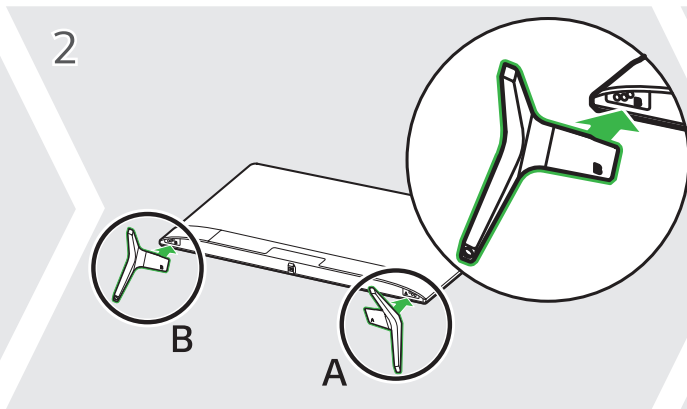

1
49/55UN71*

2

3

1
60/65UN71*

2

3

CAUTION
Image shown may differ from your TV
When attaching the stand to the TV set, place the screen facing down on a cushioned table or flat surface to protect the screen from scratches.

NOTE

- Do not look into the optical output port. Looking at the laser beam may damage your vision.
- Audio with ACP (Audio Copy Protection) function may block digital audio output.

NOTE

- Some USB Hubs may not work. If a USB device connected using a USB Hub is not detected, connect it to the USB port on the TV directly.
- Connect the external power source if your USB is needed.