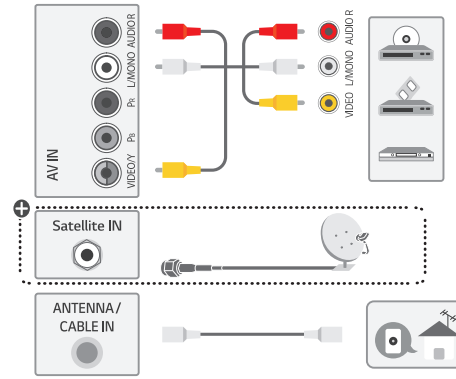

ARC (Audio Return Channel)

NOTE