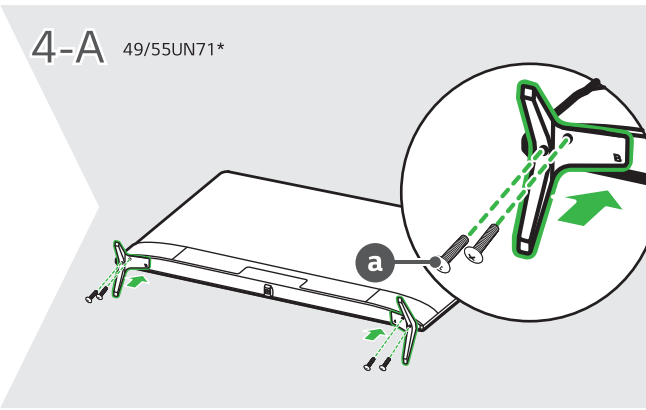

1
49/55UN71*

2

3

1
60/65UN71*

2

3

CAUTION
Image shown may differ from your TV
When attaching the stand to the TV set, place the screen facing down on a cushioned table or flat surface to protect the screen from scratches.

NOTE

- Do not look into the optical output port. Looking at the laser beam may damage your vision.
- Audio with ACP (Audio Copy Protection) function may block digital audio output.

NOTE

- Some USB Hubs may not work. If a USB device connected using a USB Hub is not detected, connect it to the USB port on the TV directly.
- Connect the external power source if your USB is needed.