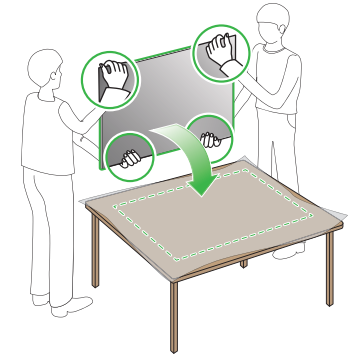

1
49/55UN71*

2

3

1
60/65UN71*

2

3

CAUTION
Image shown may differ from your TV
When attaching the stand to the TV set, place the screen facing down on a cushioned table or flat surface to protect the screen from scratches.

NOTE

- Do not look into the optical output port. Looking at the laser beam may damage your vision.
- Audio with ACP (Audio Copy Protection) function may block digital audio output.

NOTE

- Some USB Hubs may not work. If a USB device connected using a USB Hub is not detected, connect it to the USB port on the TV directly.
- Connect the external power source if your USB is needed.