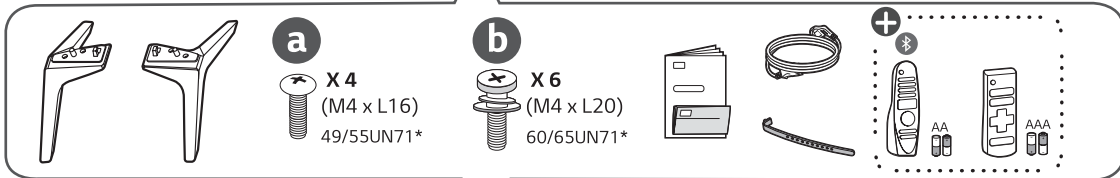

UN71*

Quick Start Guide

Images shown in manual may vary depending on model

Unpacking

Check your product box for the following items. If there are any missing accessories, contact the local dealer where you purchased your product. The illustrations in this manual may differ from the actual product and item.

1
49/55UN71*

2

3

1
60/65UN71*

2

3

CAUTION
Image shown may differ from your TV
When attaching the stand to the TV set, place the screen facing down on a cushioned table or flat surface to protect the screen from scratches.

NOTE

- Do not look into the optical output port. Looking at the laser beam may damage your vision.
- Audio with ACP (Audio Copy Protection) function may block digital audio output.

NOTE

- Some USB Hubs may not work. If a USB device connected using a USB Hub is not detected, connect it to the USB port on the TV directly.
- Connect the external power source if your USB is needed.

ARC (Audio Return Channel)

- An external audio device that supports SIMPLINK and ARC must be connected using HDMI IN/ARC port.
- When connected with a high-speed HDMI cable, the external audio device that supports ARC outputs SPDIF audio without additional audio cable and supports the SIMPLINK function.