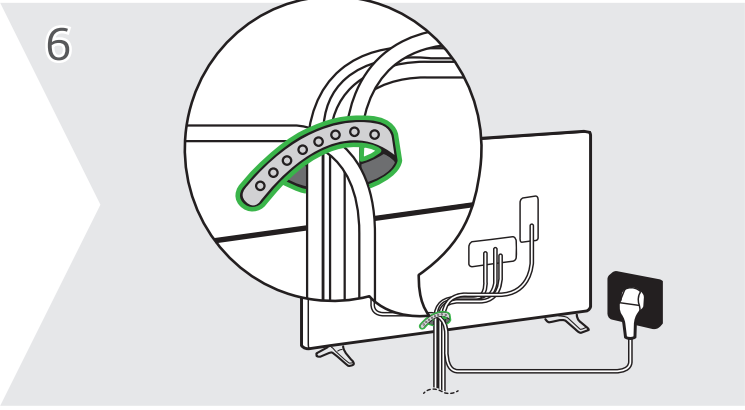

1
49/55UN71*

2

3

1
60/65UN71*

2

3

CAUTION
Image shown may differ from your TV
When attaching the stand to the TV set, place the screen facing down on a cushioned table or flat surface to protect the screen from scratches.

NOTE

- Do not look into the optical output port. Looking at the laser beam may damage your vision.
- Audio with ACP (Audio Copy Protection) function may block digital audio output.

NOTE

- Some USB Hubs may not work. If a USB device connected using a USB Hub is not detected, connect it to the USB port on the TV directly.
- Connect the external power source if your USB is needed.