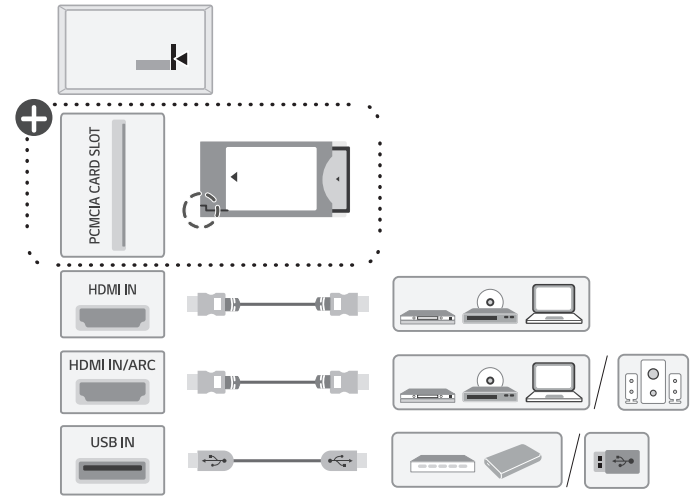

ARC (Audio Return Channel)

NOTE