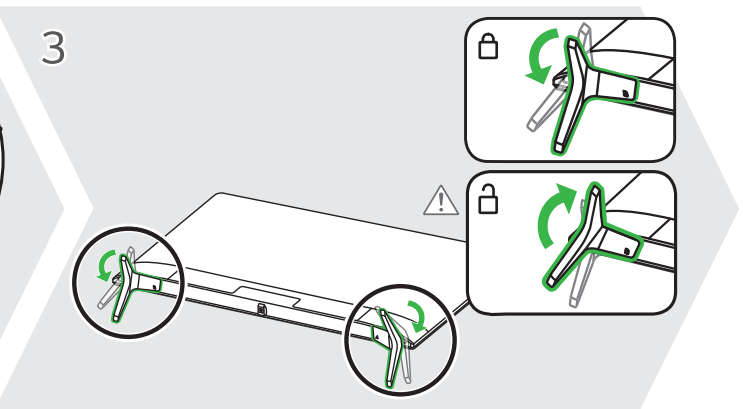

1
49/55UN71*

2

3

1
60/65UN71*

2

3

CAUTION
Image shown may differ from your TV
When attaching the stand to the TV set, place the screen facing down on a cushioned table or flat surface to protect the screen from scratches.

NOTE

- Do not look into the optical output port. Looking at the laser beam may damage your vision.
- Audio with ACP (Audio Copy Protection) function may block digital audio output.

NOTE

- Some USB Hubs may not work. If a USB device connected using a USB Hub is not detected, connect it to the USB port on the TV directly.
- Connect the external power source if your USB is needed.