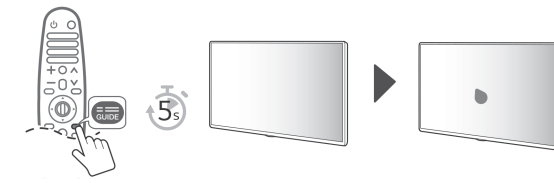

NOTE
Image shown may vary depending on model.