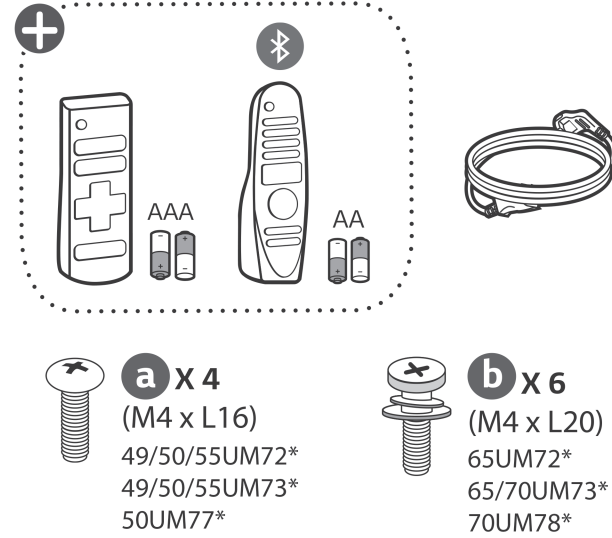

## Quick Start Guide

UM72\*  
UM73\*  
UM77\*  
UM78\*

### Unpacking

Check your product box for the following items. If there are any missing accessories, contact the local dealer where you purchased your product. The illustrations in this manual may differ from the actual product and item.

: Depending on model

\*Image may vary depending on models.

English

- Read **Safety and Reference**.
- For the power supply and power consumption, refer to the label attached to the product.

**CAUTION**  
Image shown may differ from your TV  
When attaching the stand to the TV set, place the screen facing down on a cushioned table or flat surface to protect the screen from scratches.

HDMI IN

HDMI IN/ARC

USB IN

**CAUTION**  
Image shown may vary depending on model.  
All connection cables & devices shown in the picture are not included along with the TV set.

**NOTE**  
Image shown may vary depending on model.