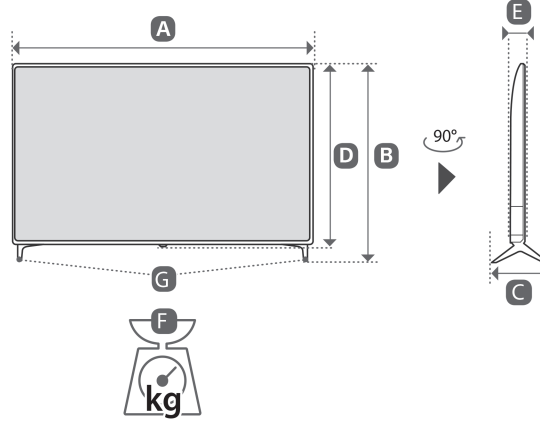

NOTE
Image shown may vary depending on model.