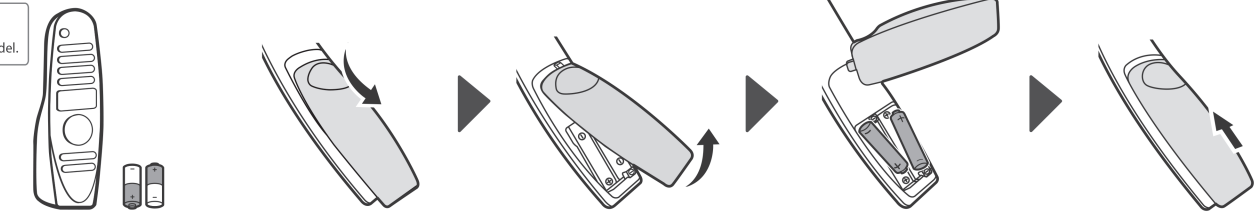

NOTE
Image shown may vary depending on model.
All connection cables & devices shown in the picture are not included along with the TV set.

NOTE
Some USB Hubs may not work. If a USB device connected using a USB Hub is not detected, connect it to the USB port on the TV directly.
Connect the external power source if your USB is needed.

NOTE
Do not look into the optical output port. Looking at the laser beam may damage your vision.
Audio with ACP (Audio Copy Protection) function may block digital audio output.

+ Depending on Model

CAUTION
Image shown may vary depending on model.
All connection cables & devices shown in the picture are not included along with the TV set.

OPTICAL DIGITAL AUDIO OUT

LAN

USB IN

HDMI IN

COMPONENT IN
L/MONO AUDIO
R
VIDEO Y
VIDEO B
VIDEO G

AV IN
L/MONO AUDIO
R
VIDEO Y
VIDEO B
VIDEO G

Satellite IN

ANTENNA / CABLE IN

PCMCIA CARD SLOT

HDMI IN

HDMI IN/ARC

USB IN

CAUTION
Image shown may vary depending on model.
All connection cables & devices shown in the picture are not included along with the TV set.

NOTE
Image shown may vary depending on model.

NOTE
Image shown may vary depending on model.

NOTE
Image shown may vary depending on model.

	A	B	C	D	E	F	F-G
	(mm)					(kg)	
49UM7300PTA 49UM7340PVA	1110	709	231	650	81.1	11.3	11.1
49UM7310PVD 49UM7290PTD	1110	705	235	650	81.1	11.3	11.1
50UM7300PTA 50UM7340PVA 50UM7700PTA	1130	722	231	663	86.3	11.5	11.3
50UM7290PTD	1130	719	235	663	86.3	11.4	11.3
55UM7300PTA 55UM7340PVA	1244	786	231	726	87.1	14.5	14.3
55UM7350PTD 55UM7300PTD 55UM7290PTD	1244	783	235	726	87.1	14.4	14.3
65UM7300PTA 65UM7340PVA	1463	914	269	850	87.8	21.6	21.3
65UM7290PTD	1463	910	255	850	87.8	21.5	21.3
70UM7300PTA 70UM7380PVA 70UM7880PTA	1578	984	299	913	91.1	31.4	30.7
Power requirement						AC 100-240 V - 50 / 60 Hz