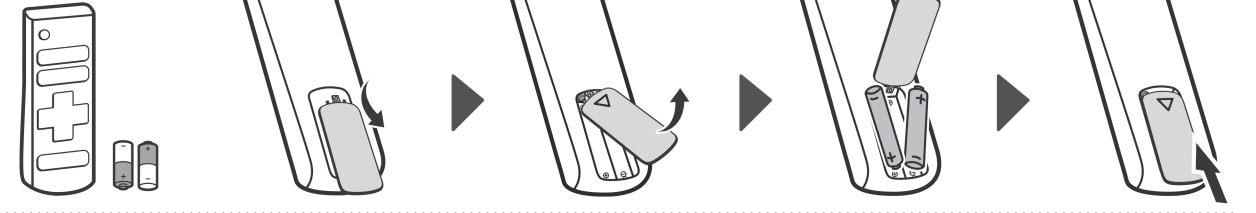

NOTE
Image shown may vary depending on model.
All connection cables & devices shown in the picture are not included along with the TV set.

NOTE
Some USB Hubs may not work. If a USB device connected using a USB Hub is not detected, connect it to the USB port on the TV directly.
Connect the external power source if your USB is needed.

NOTE
Do not look into the optical output port. Looking at the laser beam may damage your vision.
Audio with ACP (Audio Copy Protection) function may block digital audio output.

+ Depending on Model

CAUTION
Image shown may vary depending on model.
All connection cables & devices shown in the picture are not included along with the TV set.

OPTICAL DIGITAL AUDIO OUT

LAN

USB IN

HDMI IN

COMPONENT IN
L/MONO AUDIO
R
VIDEO Y
VIDEO B
VIDEO G

AV IN
L/MONO AUDIO
R
VIDEO Y
VIDEO B
VIDEO G

Satellite IN

ANTENNA / CABLE IN

PCMCIA CARD SLOT

HDMI IN

HDMI IN/ARC

USB IN

CAUTION
Image shown may vary depending on model.
All connection cables & devices shown in the picture are not included along with the TV set.

NOTE
Image shown may vary depending on model.