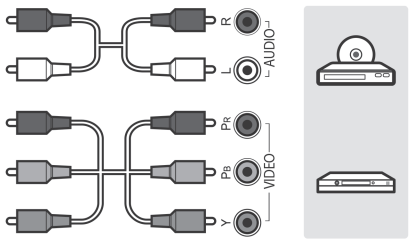

NOTE
Image shown may vary depending on model.
All connection cables & devices shown in the picture are not included along with the TV set.

NOTE
Some USB Hubs may not work. If a USB device connected using a USB Hub is not detected, connect it to the USB port on the TV directly.
Connect the external power source if your USB is needed.

NOTE
Do not look into the optical output port. Looking at the laser beam may damage your vision.
Audio with ACP (Audio Copy Protection) function may block digital audio output.

+ Depending on Model

CAUTION
Image shown may vary depending on model.
All connection cables & devices shown in the picture are not included along with the TV set.

OPTICAL DIGITAL AUDIO OUT

LAN

USB IN

HDMI IN

COMPONENT IN
L/MONO AUDIO
R
VIDEO Y
VIDEO B
VIDEO G

AV IN
L/MONO AUDIO
R
VIDEO Y
VIDEO B
VIDEO G