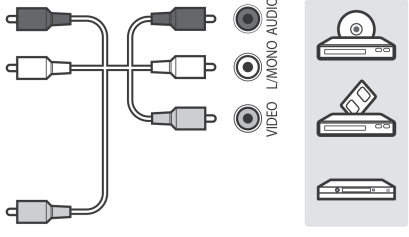

Satellite IN