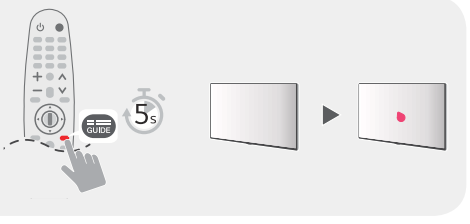

A	B	C	D	E	F	F-G	
	(mm)				(kg)			
49UN7200PTF 49UN7290PTF	1110	705	235	650	81.1	11.3	11.1	
55UN7200PTF 55UN7290PTF	1244	783	235	726	87.1	14.4	14.3	
65UN7200PTF 65UN7290PTF	1463	910	255	850	87.8	21.5	21.3	
49UN7340PVC 49UN7300PTC 49UN7350PTD	1110	709	231	650	81.1	11.3	11.1	
50UN7340PVC 50UN7300PTC	1130	722	231	663	86.3	11.5	11.3	
55UN7340PVC 55UN7300PTC 55UN7350PTD	1244	786	231	726	87.1	14.5	14.3	
65UN7340PVC 65UN7300PTC 65UN7350PTD	1463	914	269	850	87.8	21.6	21.3	
70UN7380PVC 70UN7300PTC 70UN7350PTD	1578	984	299	913	91.1	31.4	30.7	
Power requirement				AC 100-240 V - 50 / 60 Hz				

ENGLISH Read **Safety and Reference**.
Due to environmental government regulations about imports and battery destruction in Colombia, TVs will not include the batteries for the remote control.

Easy Setup Guide
Please read this manual carefully before operating your set and retain it for future reference.

⊕ : Depending upon model