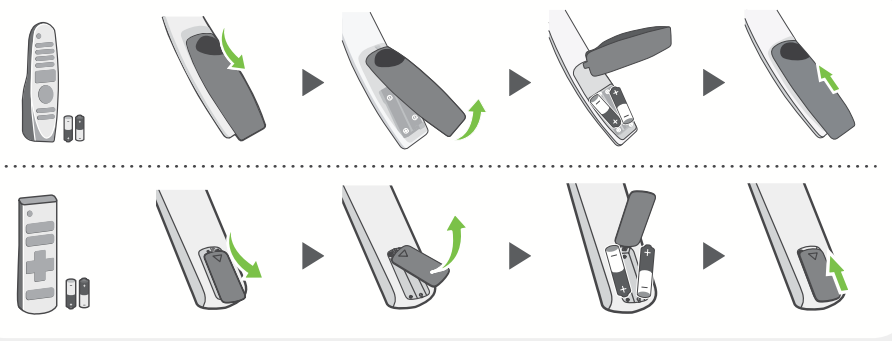

A	B	C	D	E	F	F-G	
	(mm)				(kg)			
49UN7200PTF 49UN7290PTF	1110	705	235	650	81.1	11.3	11.1	
55UN7200PTF 55UN7290PTF	1244	783	235	726	87.1	14.4	14.3	
65UN7200PTF 65UN7290PTF	1463	910	255	850	87.8	21.5	21.3	
49UN7340PVC 49UN7300PTC 49UN7350PTD	1110	709	231	650	81.1	11.3	11.1	
50UN7340PVC 50UN7300PTC	1130	722	231	663	86.3	11.5	11.3	
55UN7340PVC 55UN7300PTC 55UN7350PTD	1244	786	231	726	87.1	14.5	14.3	
65UN7340PVC 65UN7300PTC 65UN7350PTD	1463	914	269	850	87.8	21.6	21.3	
70UN7380PVC 70UN7300PTC 70UN7350PTD	1578	984	299	913	91.1	31.4	30.7	
Power requirement				AC 100-240 V - 50 / 60 Hz				

ENGLISH Read **Safety and Reference**.
Due to environmental government regulations about imports and battery destruction in Colombia, TVs will not include the batteries for the remote control.

Easy Setup Guide
Please read this manual carefully before operating your set and retain it for future reference.

⊕ : Depending upon model