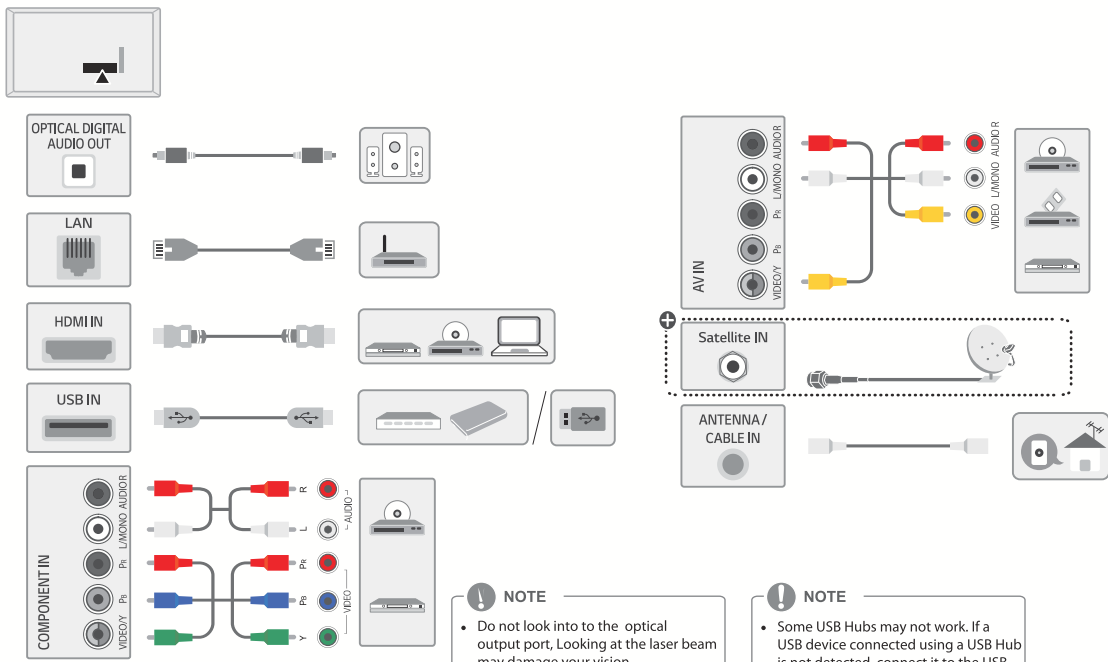

NOTE

- Do not look into the optical output port. Looking at the laser beam may damage your vision.
- Audio with ACP (Audio Copy Protection) function may block digital audio output.

NOTE

- Some USB Hubs may not work. If a USB device connected using a USB Hub is not detected, connect it to the USB port on the TV directly.
- Connect the external power source if your USB is needed.