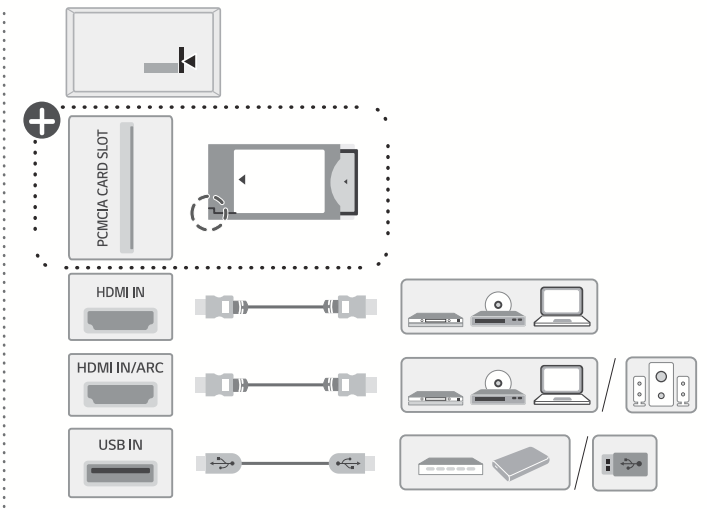

NOTE

- Some USB Hubs may not work. If a USB device connected using a USB Hub is not detected, connect it to the USB port on the TV directly.
- Connect the external power source if your USB is needed.