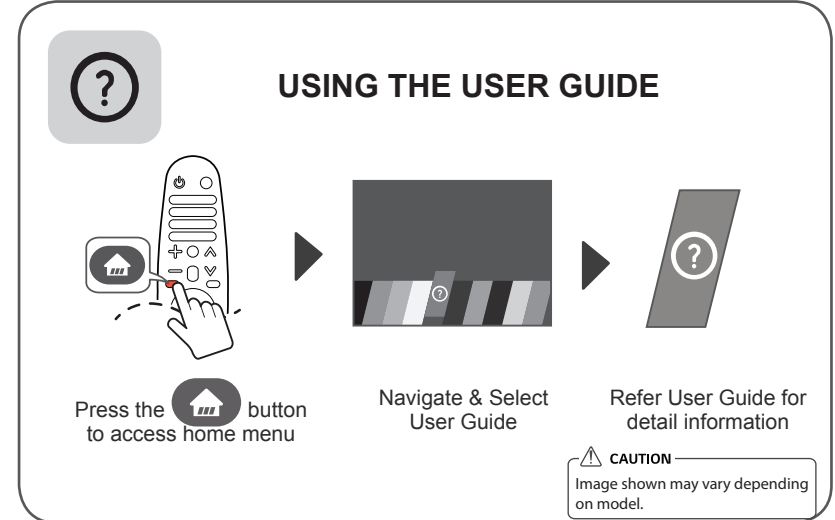

USING THE USER GUIDE

Press the button to access home menu

Navigate & Select User Guide

Refer User Guide for detail information

CAUTION
Image shown may vary depending on model.