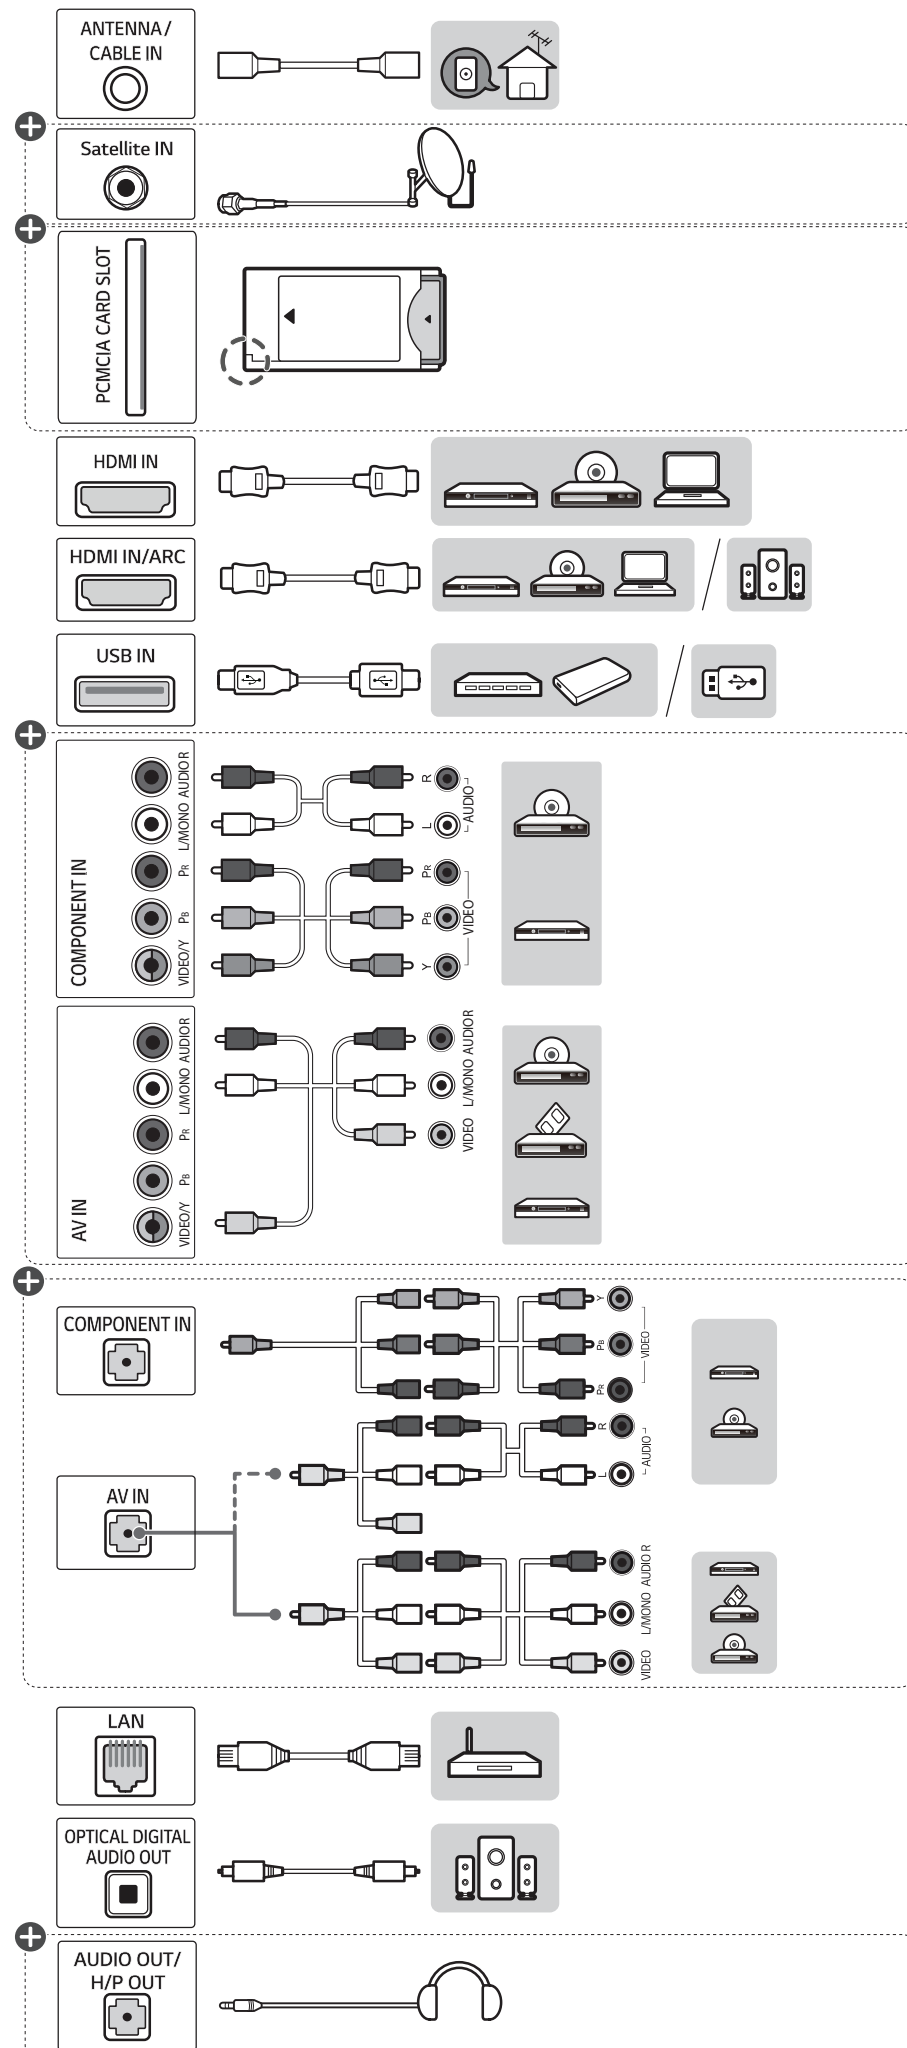

CAUTION
Image shown may vary depending on model.
All connection cables & devices shown in the picture are not included along with the TV set.

CAUTION
Image shown may vary depending on model.
All connection cables & devices shown in the picture are not included along with the TV set.

CAUTION
Image shown may vary depending on model.
All connection cables & devices shown in the picture are not included along with the TV set.

NOTE

- Some USB Hubs may not work. If a USB device connected using a USB Hub is not detected, connect it to the USB port on the TV directly.
- Connect the external power source if your USB is needed.

NOTE

- Do not look into to the optical output port, Looking at the laser beam may damage your vision.
- Audio with ACP (Audio Copy Protection) function may block digital audio output.

NOTE

ARC (Audio Return Channel)

- An external audio device that supports SIMPLINK and ARC must be connected using HDMI IN/ARC port.
- When connected with a high-speed HDMI cable, the external audio device that supports ARC outputs SPDIF audio without additional audio cable and supports the SIMPLINK function.

⊕ : Depending on model

CAUTION
Image shown may vary depending on model.