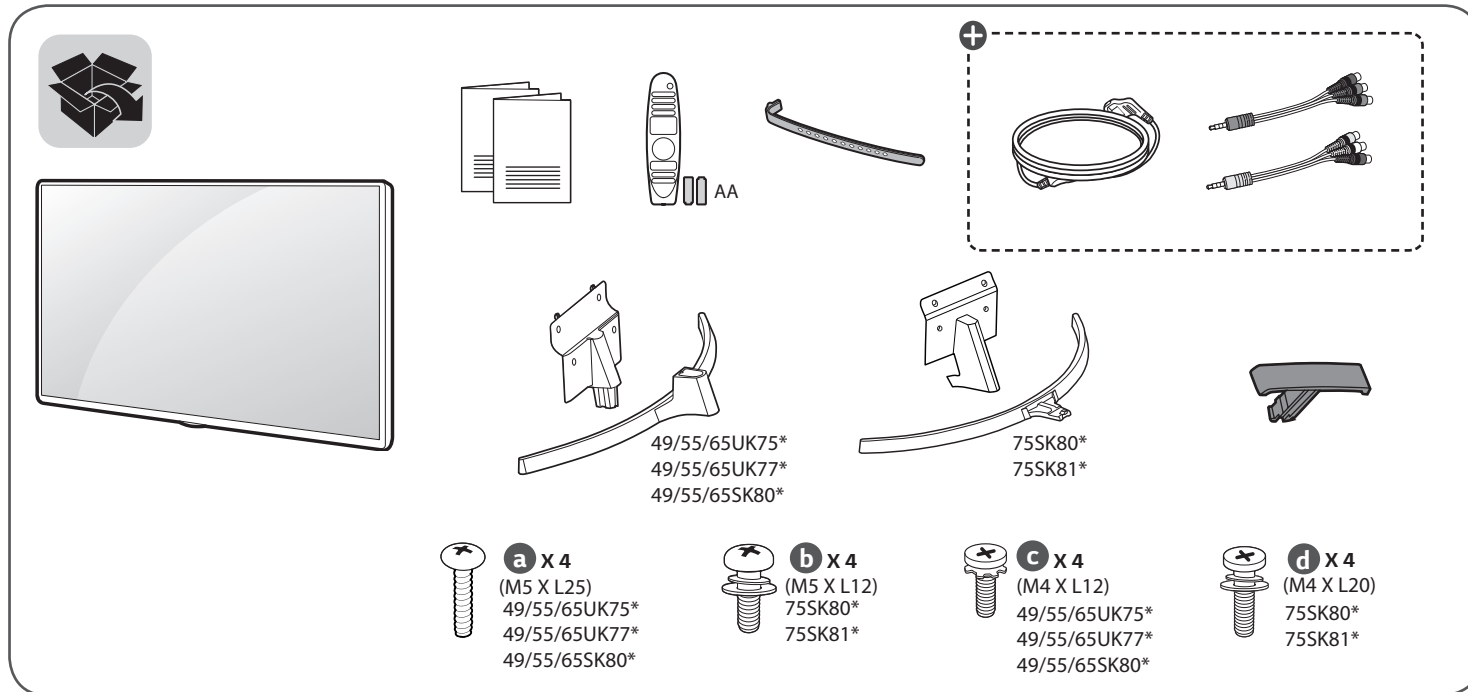

* M F L 7 0 5 2 4 0 0 3 *

(1801-REV00)

SK80* UK75*
SK81* UK77*

Quick Start Guide