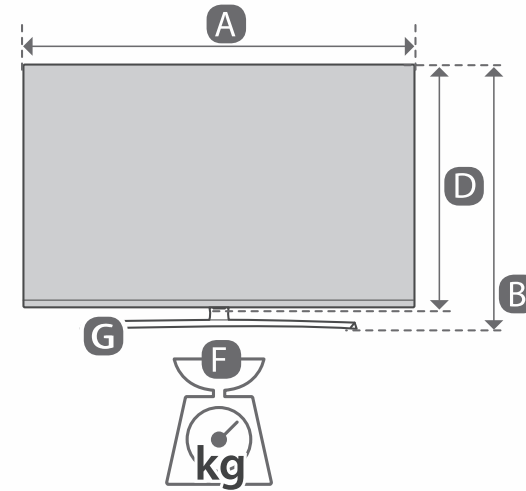

COMPONENT IN

AV IN

Satellite IN

ANTENNA / CABLE IN

**CAUTION**  
Image shown may vary depending on model.  
All connection cables & devices shown in the picture are not included along with the TV set.

PCMCIA CARD SLOT

HDMI IN

HDMI IN/ARC

USB IN

**CAUTION**  
Image shown may vary depending on model.  
All connection cables & devices shown in the picture are not included along with the TV set.

**NOTE**  
Image shown may vary depending on model.

**NOTE**  
Image shown may vary depending on model.

90°

	A	B	C	D	E	F	F-G	
	(mm)					(kg)		
55UM7600PTA 55UM7660PVA 55UM7696PTA	1234	784	260	717	84.0	17.1	16.1	
65UM7600PTA 65UM7660PVA 65UM7696PTA	1453	907	340	840	84.0	24.1	23.0	
Power requirement	AC 100-240 V - 50 / 60 Hz							