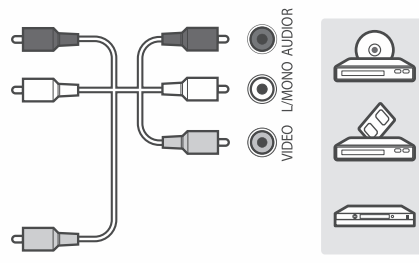

⊕: Depending on model

OPTICAL DIGITAL AUDIO OUT

LAN

USB IN

HDMI IN

**NOTE**  
Image shown may vary depending on model.  
All connection cables & devices shown in the picture are not included along with the TV set.

**NOTE**  
• Some USB Hubs may not work. If a USB device connected using a USB Hub is not detected, connect it to the USB port on the TV directly.  
• Connect the external power source if your USB is needed.

COMPONENT IN

AV IN

Satellite IN

ANTENNA / CABLE IN

**CAUTION**  
Image shown may vary depending on model.  
All connection cables & devices shown in the picture are not included along with the TV set.

PCMCIA CARD SLOT