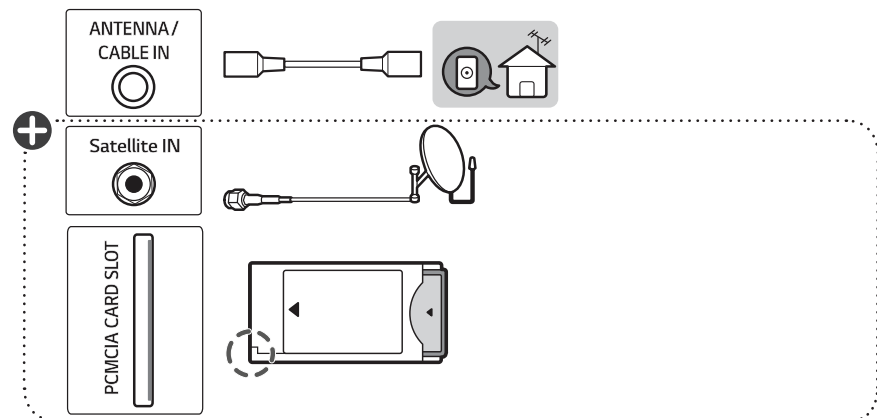

CAUTION
Image shown may vary depending on model.
All connection cables & devices shown in the picture are not included along with the TV set.

CAUTION
Image shown may vary depending on model.
All connection cables & devices shown in the picture are not included along with the TV set.

NOTE
Image shown may vary depending on model.
All connection cables & devices shown in the picture are not included along with the TV set.

NOTE

- Some USB Hubs may not work. If a USB device connected using a USB Hub is not detected, connect it to the USB port on the TV directly.
- Connect the external power source if your USB is needed.

NOTE

- Do not look into to the optical output port. Looking at the laser beam may damage your vision.
- Audio with ACP (Audio Copy Protection) function may block digital audio output.

+ : Depending on model