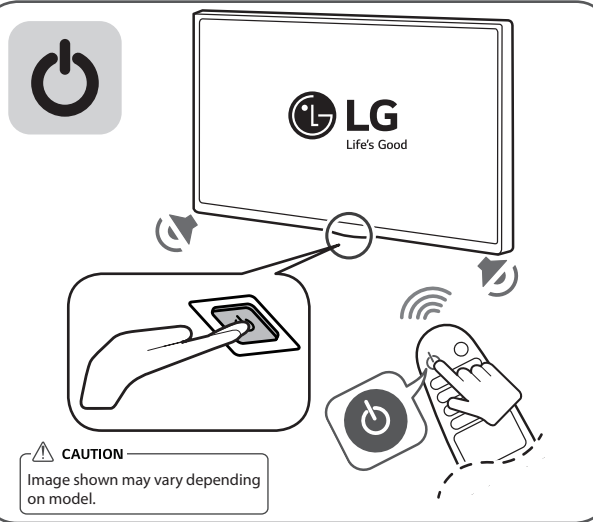

CAUTION
Image shown may vary depending on model.