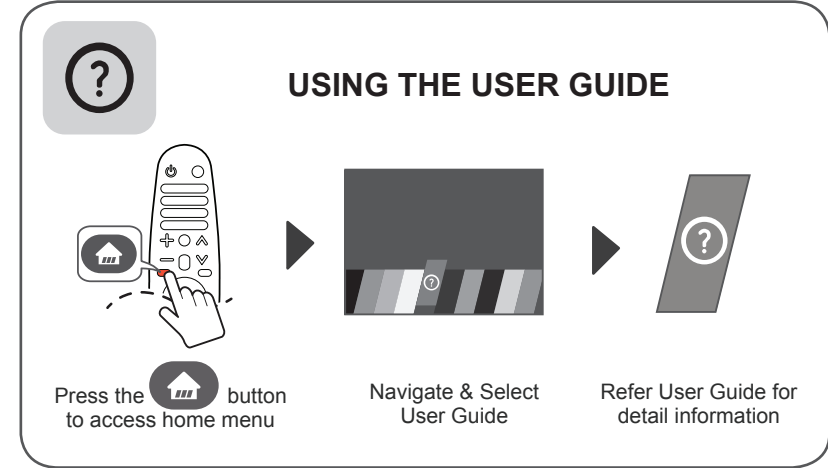

CAUTION
Image shown may vary depending on model.