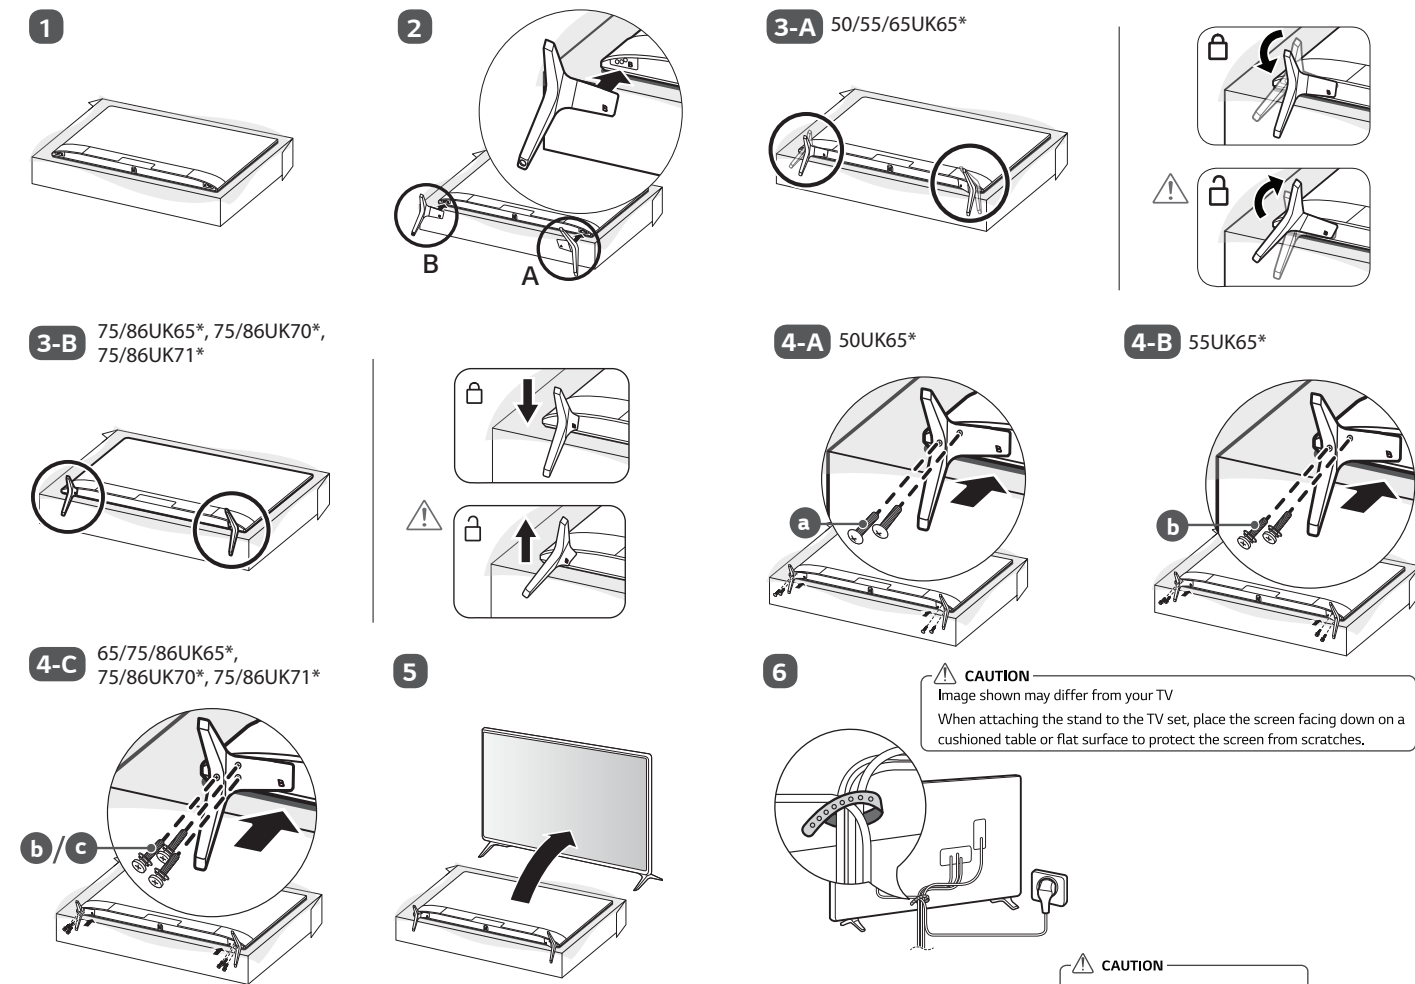

⊕: Depending on model
*Image may vary depending on models.

English

- Read **Safety and Reference**.
- For the power supply and power consumption, refer to the label attached to the product.

43UK65*

CAUTION
Image shown may differ from your TV
When attaching the stand to the TV set, place the screen facing down on a cushioned table or flat surface to protect the screen from scratches.

50/55/65/75/86UK65*, 75/86UK70*, 75/86UK71*

CAUTION
Image shown may differ from your TV
When attaching the stand to the TV set, place the screen facing down on a cushioned table or flat surface to protect the screen from scratches.