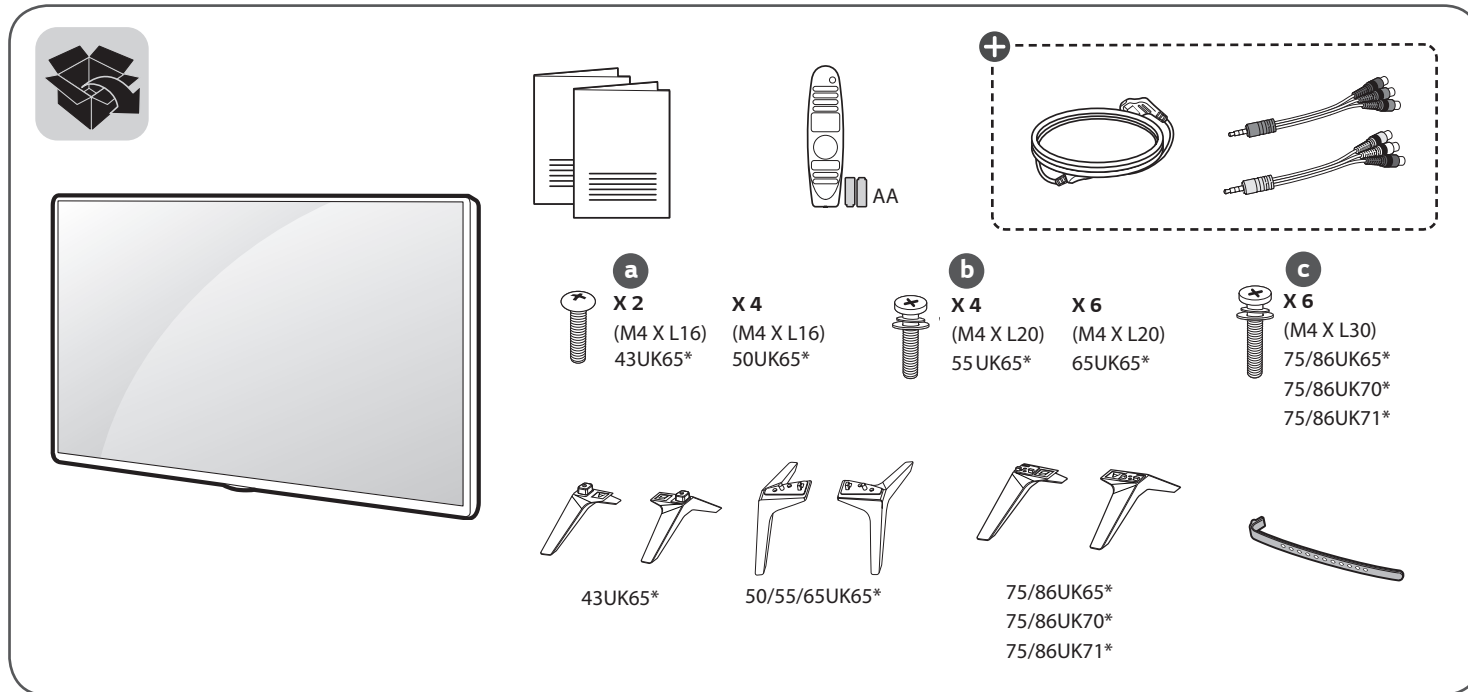

UK65* UK71*
UK70*

Quick Start Guide

www.lg.com

Unpacking
Check your product box for the following items. If there are any missing accessories, contact the local dealer where you purchased your product. The illustrations in this manual may differ from the actual product and item.

⊕: Depending on model
*Image may vary depending on models.

English

- Read **Safety and Reference**.
- For the power supply and power consumption, refer to the label attached to the product.

43UK65*

CAUTION
Image shown may differ from your TV
When attaching the stand to the TV set, place the screen facing down on a cushioned table or flat surface to protect the screen from scratches.

50/55/65/75/86UK65*, 75/86UK70*, 75/86UK71*

CAUTION
Image shown may differ from your TV
When attaching the stand to the TV set, place the screen facing down on a cushioned table or flat surface to protect the screen from scratches.