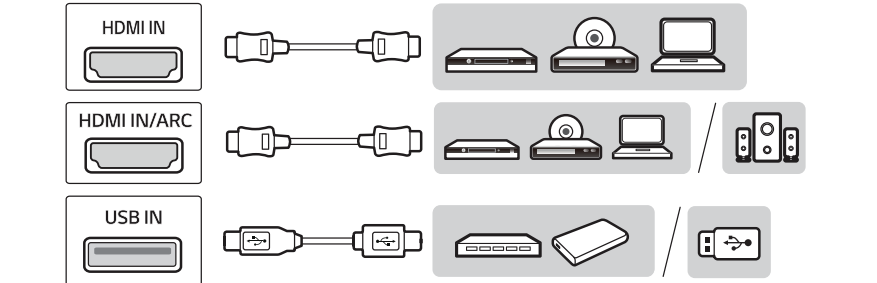

CAUTION
Image shown may vary depending on model.
All connection cables & devices shown in the picture are not included along with the TV set.

CAUTION
Image shown may vary depending on model.
All connection cables & devices shown in the picture are not included along with the TV set.

NOTE
Image shown may vary depending on model.
All connection cables & devices shown in the picture are not included along with the TV set.

NOTE

- Some USB Hubs may not work. If a USB device connected using a USB Hub is not detected, connect it to the USB port on the TV directly.
- Connect the external power source if your USB is needed.

NOTE

- Do not look into to the optical output port. Looking at the laser beam may damage your vision.
- Audio with ACP (Audio Copy Protection) function may block digital audio output.

+ : Depending on model