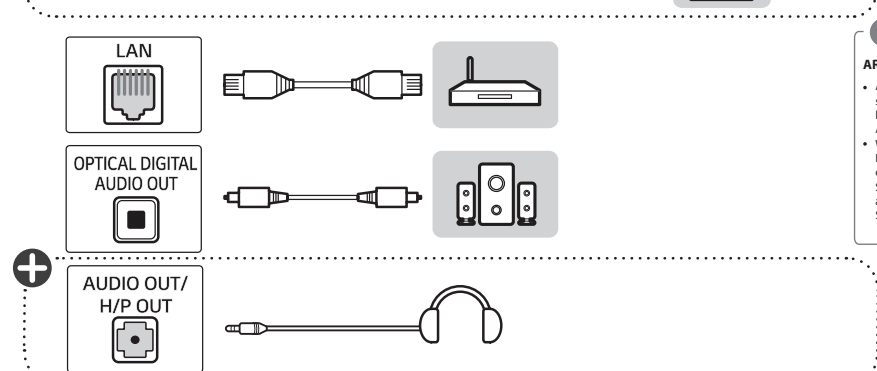

CAUTION
Image shown may vary depending on model.
All connection cables & devices shown in the picture are not included along with the TV set.

CAUTION
Image shown may vary depending on model.
All connection cables & devices shown in the picture are not included along with the TV set.

NOTE
Image shown may vary depending on model.
All connection cables & devices shown in the picture are not included along with the TV set.

NOTE

- Some USB Hubs may not work. If a USB device connected using a USB Hub is not detected, connect it to the USB port on the TV directly.
- Connect the external power source if your USB is needed.

NOTE

- Do not look into to the optical output port. Looking at the laser beam may damage your vision.
- Audio with ACP (Audio Copy Protection) function may block digital audio output.

+ : Depending on model