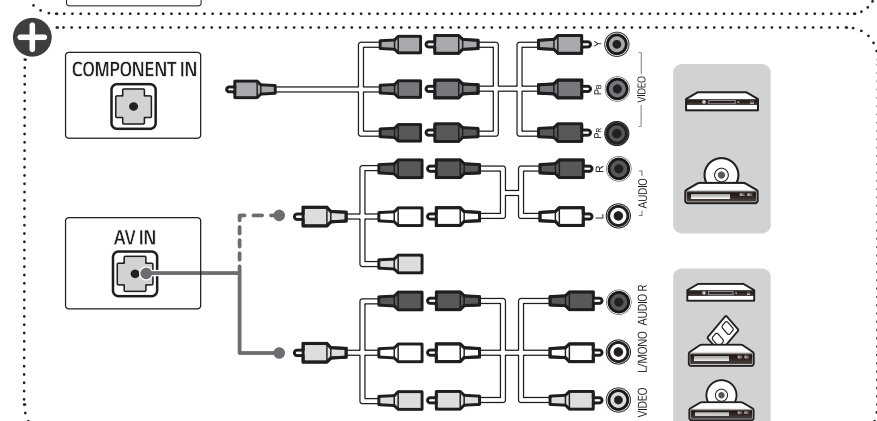

CAUTION
Image shown may vary depending on model.
All connection cables & devices shown in the picture are not included along with the TV set.

CAUTION
Image shown may vary depending on model.
All connection cables & devices shown in the picture are not included along with the TV set.

NOTE
Image shown may vary depending on model.
All connection cables & devices shown in the picture are not included along with the TV set.

NOTE

- Some USB Hubs may not work. If a USB device connected using a USB Hub is not detected, connect it to the USB port on the TV directly.
- Connect the external power source if your USB is needed.

NOTE

- Do not look into to the optical output port. Looking at the laser beam may damage your vision.
- Audio with ACP (Audio Copy Protection) function may block digital audio output.

+ : Depending on model