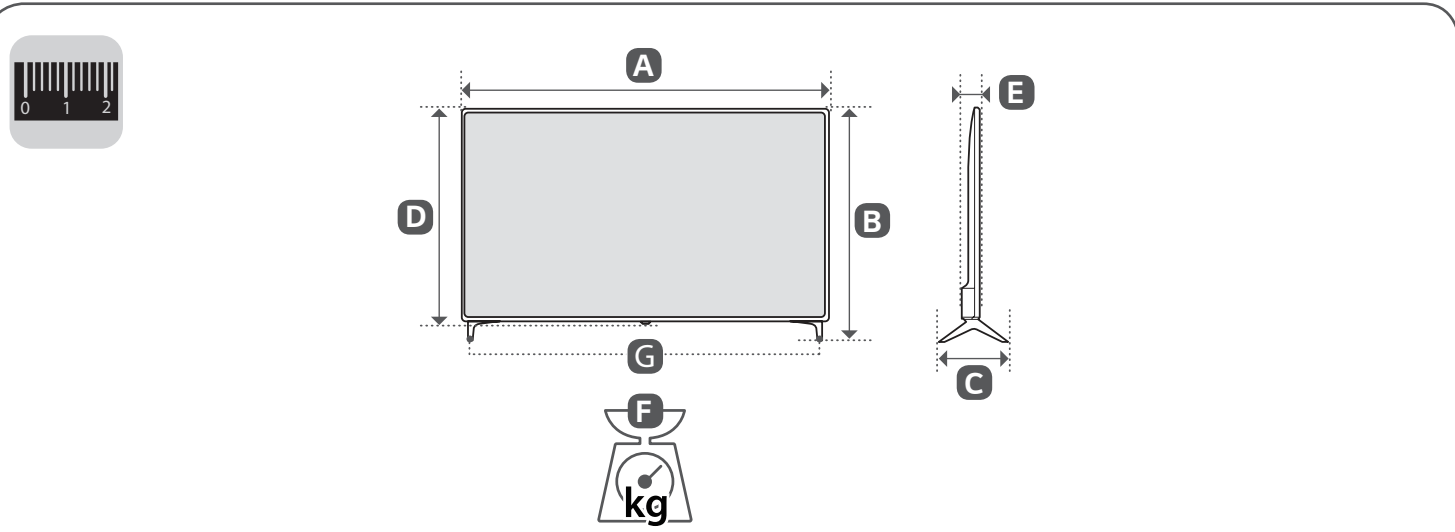

A	B	C	D	E	F	F-G
	(mm)					(kg)	
43UK6500PTC 43UK6560PTC	975	625	216.4	571	86.4	9.1	9.0
50UK6500PTC 50UK6560PTC	1128	716	230.8	658	86.4	11.7	11.5
55UK6500PVA 55UK6500PTC 55UK6500YVA	1237	777	230.8	718	63.8	16.2	16.0
65UK6500PVA 65UK6500PTC 65UK6500YVA	1456	906	268.8	841	64.8	26.3	26.0
75UK6500PTB 75UK7050PVA 75UK7050YVA 75UK7150PTA	1693	1048	345.0	978	88.8	35.4	34.6
86UK6500PTB 86UK7050PVA 86UK7050YVA 86UK7150PTA	1943	1188	345.0	1118	93.3	45.0	44.2
Power requirement	AC 100-240 V - 50 / 60 Hz						

CAUTION
Image shown may vary depending on model.