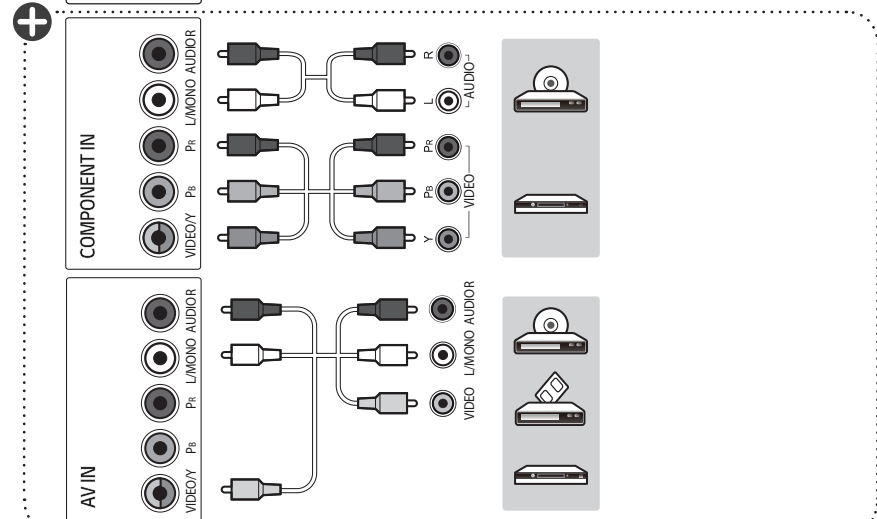

CAUTION
Image shown may vary depending on model.
All connection cables & devices shown in the picture are not included along with the TV set.

CAUTION
Image shown may vary depending on model.
All connection cables & devices shown in the picture are not included along with the TV set.

NOTE
Image shown may vary depending on model.
All connection cables & devices shown in the picture are not included along with the TV set.

NOTE

- Some USB Hubs may not work. If a USB device connected using a USB Hub is not detected, connect it to the USB port on the TV directly.
- Connect the external power source if your USB is needed.

NOTE

- Do not look into to the optical output port. Looking at the laser beam may damage your vision.
- Audio with ACP (Audio Copy Protection) function may block digital audio output.

+ : Depending on model