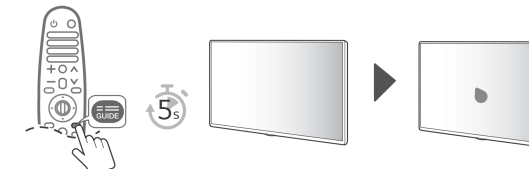

NOTE
Image shown may vary depending on model.

NOTE
Image shown may vary depending on model.