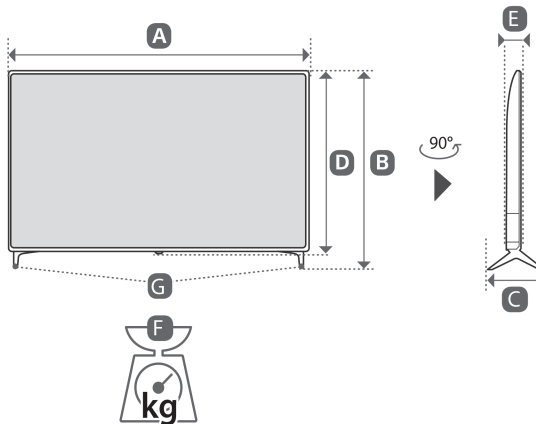

A	B	C	D	E	F	F-G
	(mm)					(kg)	
49UM7300PTA 49UM7340PVA	1110	709	231	650	81.1	11.3	11.1
49UM7310PVD 49UM7290PTD	1110	705	235	650	81.1	11.3	11.1
50UM7300PTA 50UM7340PVA 50UM7700PTA	1130	722	231	663	86.3	11.5	11.3
55UM7300PTA 55UM7340PVA	1244	786	231	726	87.1	14.5	14.3
55UM7350PTD 55UM7300PTD 55UM7290PTD	1244	783	235	726	87.1	14.4	14.3
65UM7300PTA 65UM7340PVA	1463	914	269	850	87.8	21.6	21.3
65UM7290PTD	1463	910	255	850	87.8	21.5	21.3
70UM7300PTA 70UM7380PVA 70UM7880PTA	1578	984	299	913	91.1	31.4	30.7
Power requirement						AC 100-240 V - 50 / 60 Hz