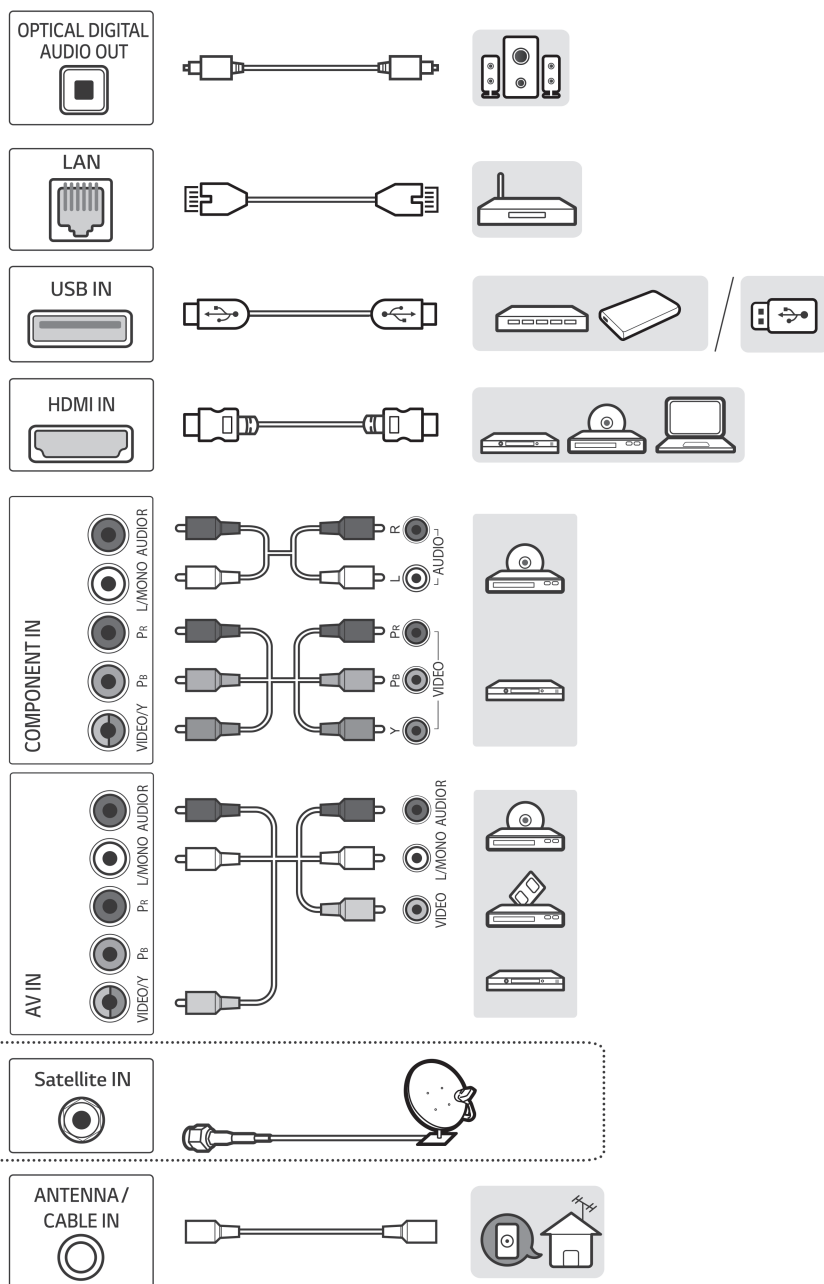

NOTE
Image shown may vary depending on model.
All connection cables & devices shown in the picture are not included along with the TV set.

NOTE
• Some USB Hubs may not work. If a USB device connected using a USB Hub is not detected, connect it to the USB port on the TV directly.
• Connect the external power source if your USB is needed.

NOTE
• Do not look into the optical output port. Looking at the laser beam may damage your vision.
• Audio with ACP (Audio Copy Protection) function may block digital audio output.

⊕ Depending on Model

CAUTION
Image shown may vary depending on model.
All connection cables & devices shown in the picture are not included along with the TV set.

CAUTION
Image shown may vary depending on model.
All connection cables & devices shown in the picture are not included along with the TV set.