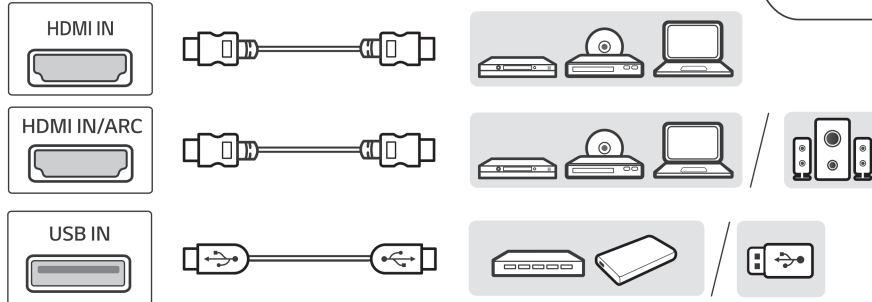

NOTE
Image shown may vary depending on model.
All connection cables & devices shown in the picture are not included along with the TV set.

NOTE
• Some USB Hubs may not work. If a USB device connected using a USB Hub is not detected, connect it to the USB port on the TV directly.
• Connect the external power source if your USB is needed.

NOTE
• Do not look into the optical output port. Looking at the laser beam may damage your vision.
• Audio with ACP (Audio Copy Protection) function may block digital audio output.

⊕ Depending on Model

CAUTION
Image shown may vary depending on model.
All connection cables & devices shown in the picture are not included along with the TV set.

CAUTION
Image shown may vary depending on model.
All connection cables & devices shown in the picture are not included along with the TV set.

NOTE
Image shown may vary depending on model.

NOTE
Image shown may vary depending on model.

NOTE
Image shown may vary depending on model.

	A	B	C	D	E	F	F-G
	(mm)					(kg)	
49UM7300PTA 49UM7340PVA	1110	709	231	650	81.1	11.3	11.1
49UM7310PVD 49UM7290PTD	1110	705	235	650	81.1	11.3	11.1
50UM7300PTA 50UM7340PVA 50UM7700PTA	1130	722	231	663	86.3	11.5	11.3
55UM7300PTA 55UM7340PVA	1244	786	231	726	87.1	14.5	14.3
55UM7350PTD 55UM7300PTD 55UM7290PTD	1244	783	235	726	87.1	14.4	14.3
65UM7300PTA 65UM7340PVA	1463	914	269	850	87.8	21.6	21.3
65UM7290PTD	1463	910	255	850	87.8	21.5	21.3
70UM7300PTA 70UM7380PVA 70UM7880PTA	1578	984	299	913	91.1	31.4	30.7
Power requirement						AC 100-240 V - 50 / 60 Hz