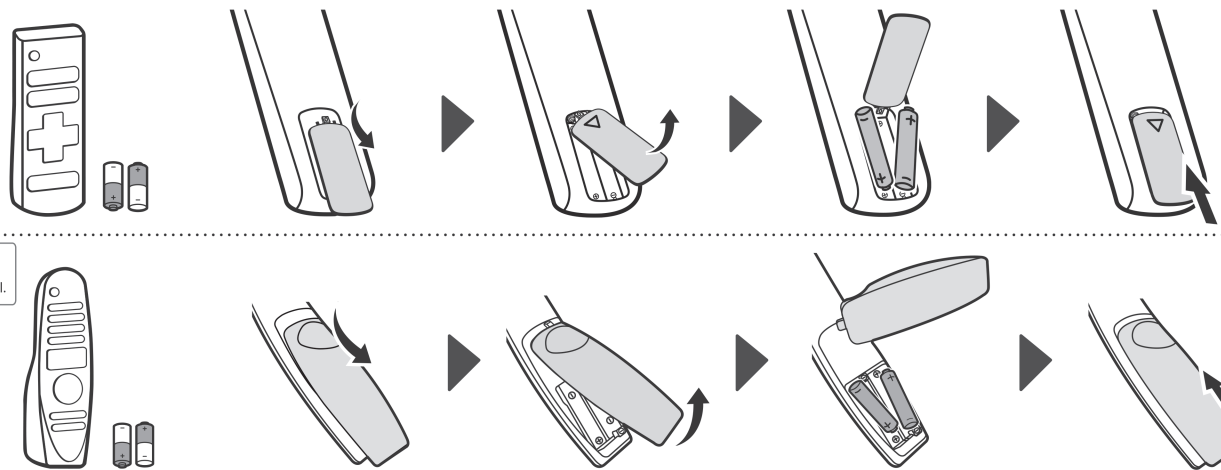

NOTE
Image shown may vary depending on model.