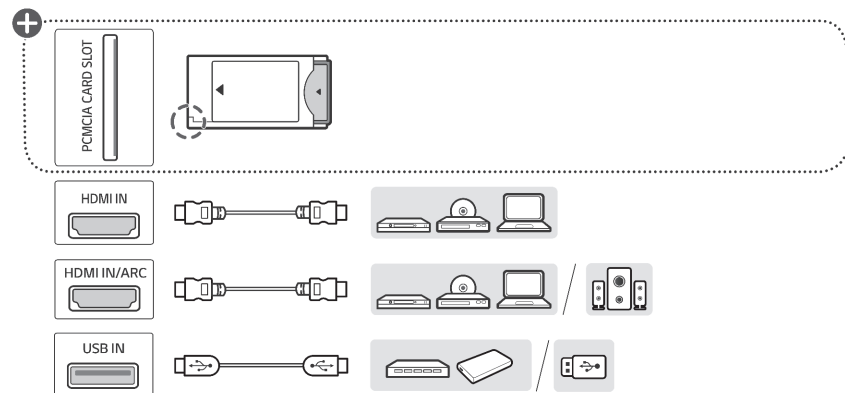

CAUTION
Image shown may vary depending on model.
All connection cables & devices shown in the picture are not included along with the TV set.