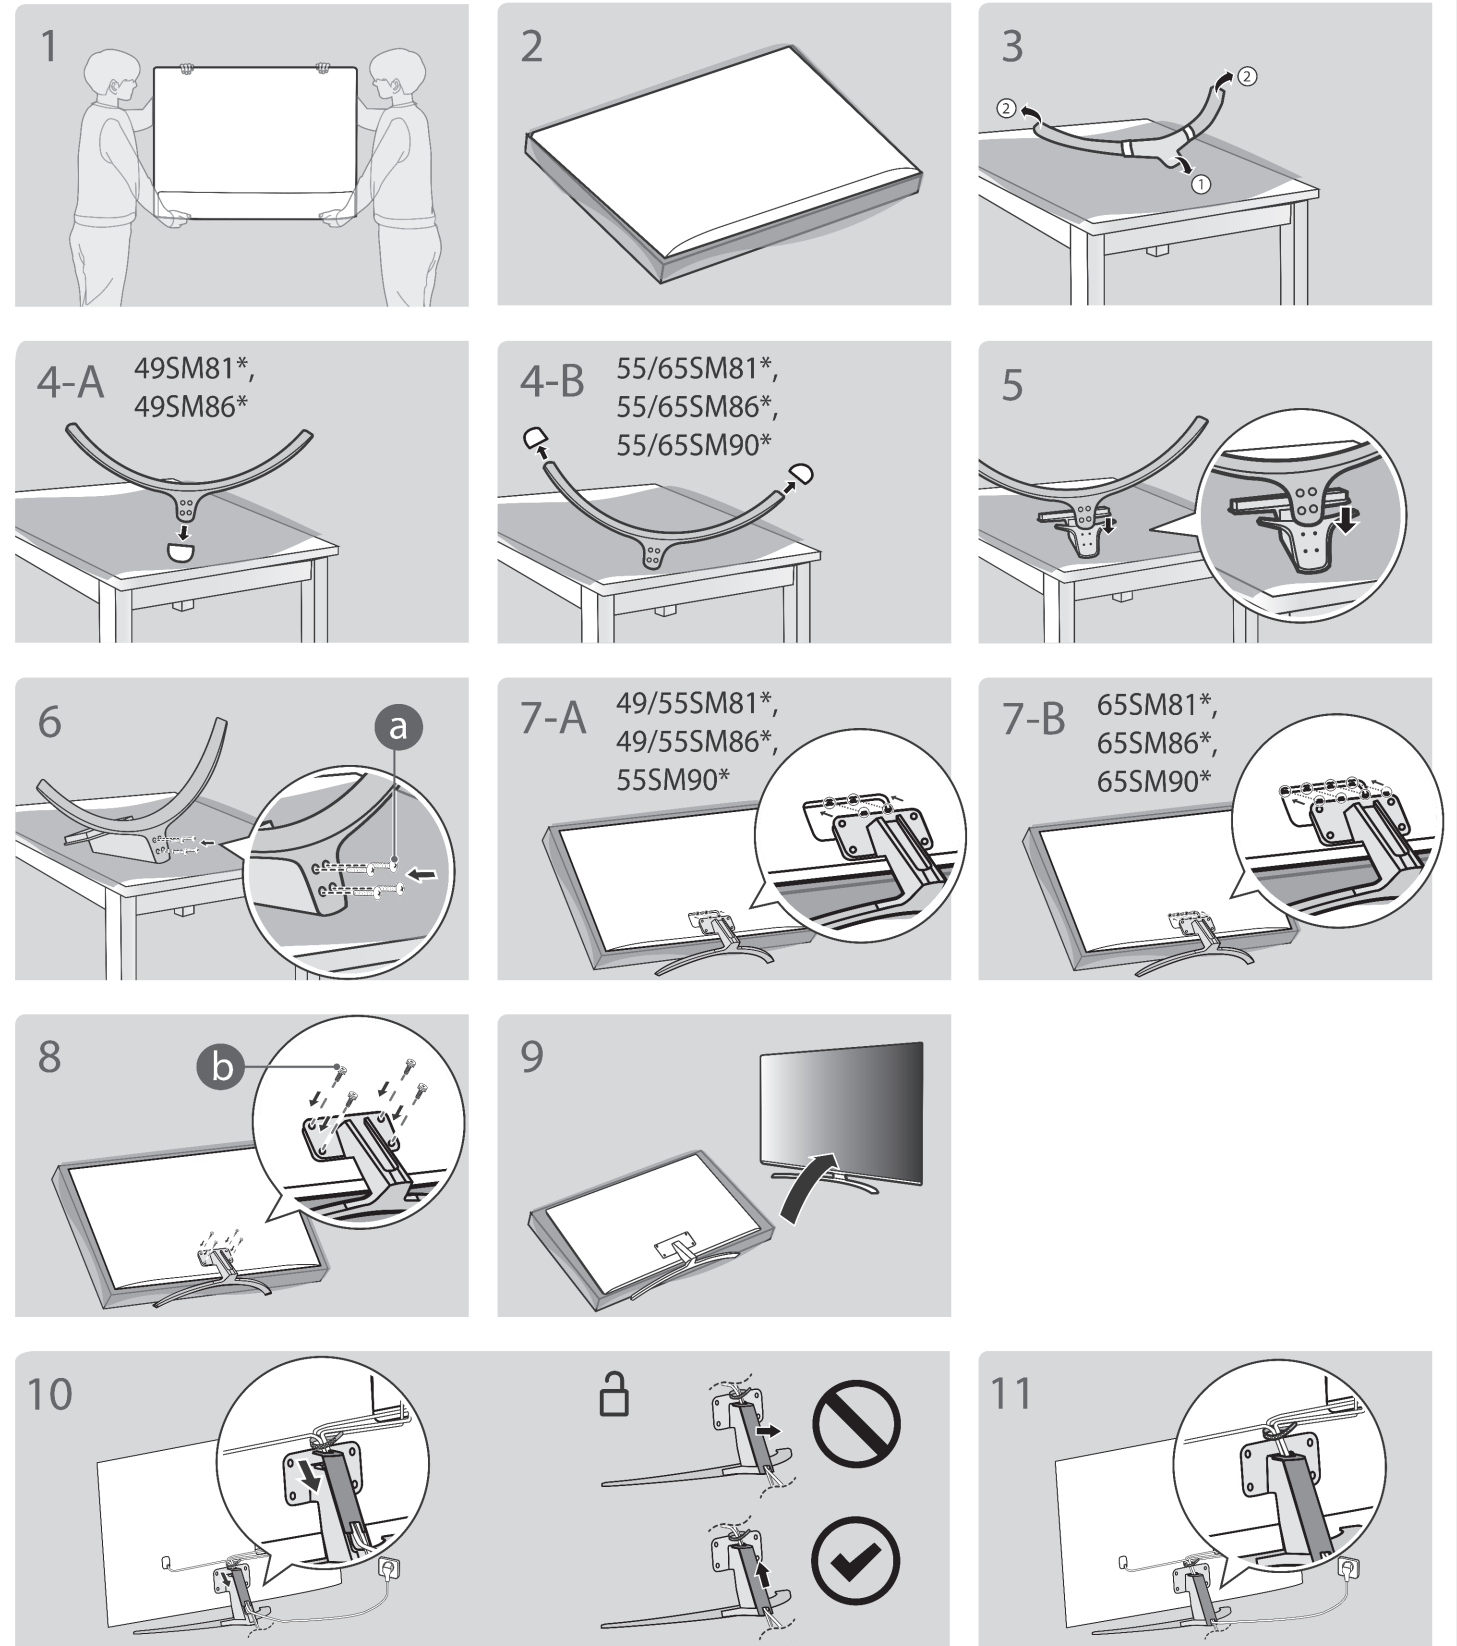

+ Depending on model \*Image may vary depending on models.

English

- Read **Safety and Reference**.
- For the power supply and power consumption, refer to the label attached to the product.

**CAUTION**  
Image shown may differ from your TV  
When attaching the stand to the TV set, place the screen facing down on a cushioned table or flat surface to protect the screen from scratches.

+ : Depending on model

**NOTE**  
Image shown may vary depending on model.  
All connection cables & devices shown in the picture are not included along with the TV set.

**NOTE**  
• Some USB Hubs may not work. If a USB device connected using a USB Hub is not detected, connect it to the USB port on the TV directly.  
• Connect the external power source if your USB is needed.