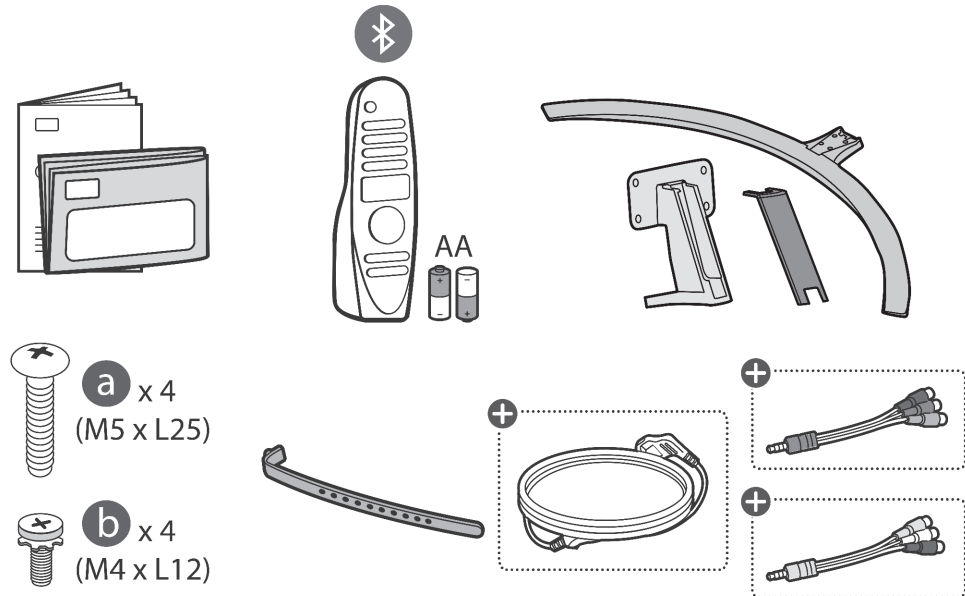

# Quick Start Guide

SM81\*  
SM86\*  
SM90\*

www.lg.com

## Unpacking

Check your product box for the following items. If there are any missing accessories, contact the local dealer where you purchased your product. The illustrations in this manual may differ from the actual product and item.

+ Depending on model \*Image may vary depending on models.

English

- Read **Safety and Reference**.
- For the power supply and power consumption, refer to the label attached to the product.

**CAUTION**  
Image shown may differ from your TV  
When attaching the stand to the TV set, place the screen facing down on a cushioned table or flat surface to protect the screen from scratches.