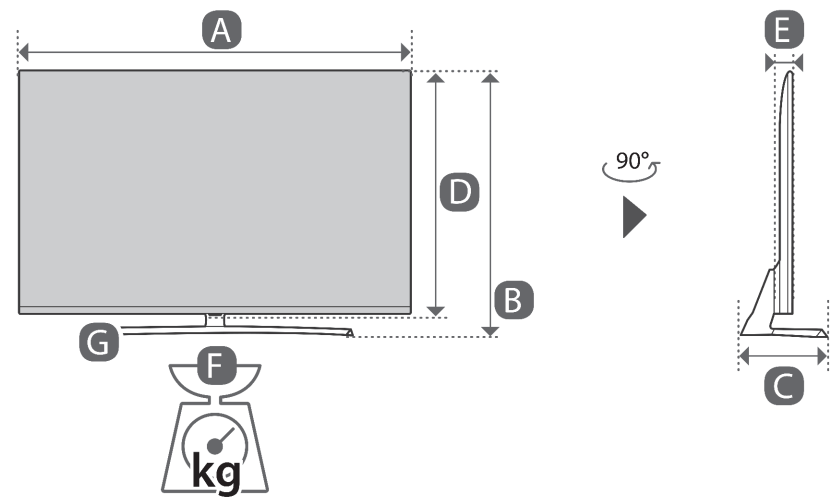

**CAUTION**  
Image shown may vary depending on model.  
All connection cables & devices shown in the picture are not included along with the TV set.

**CAUTION**  
Image shown may vary depending on model.  
All connection cables & devices shown in the picture are not included along with the TV set.

**NOTE**  
Image shown may vary depending on model.

**NOTE**  
Image shown may vary depending on model.

**NOTE**  
Image shown may vary depending on model.

	A	B	C	D	E	F	F - G	
	(mm)				(kg)			
49SM8100PTA 49SM8100PVA 49SM8600PTA 49SM8600PVA	1096	710	263.1	640	63.6	15.5	14.0	
55SM8100PTA 55SM8100PVA 55SM8600PTA 55SM8600PVA	1232	786	263.1	716	63.6	18.7	17.2	
55SM9000PTA 55SM9000PVA	1232	781	263.1	709	62.5	19.1	17.6	
65SM8100PTA 65SM8100PVA 65SM8600PTA 65SM8600PVA	1451	910	323.7	840	64	25.8	24.1	
65SM9000PTA 65SM9000PVA	1455	906	323.7	835	62.5	28.1	26.4	
Power requirement	AC 100-240 V - 50 / 60 Hz							