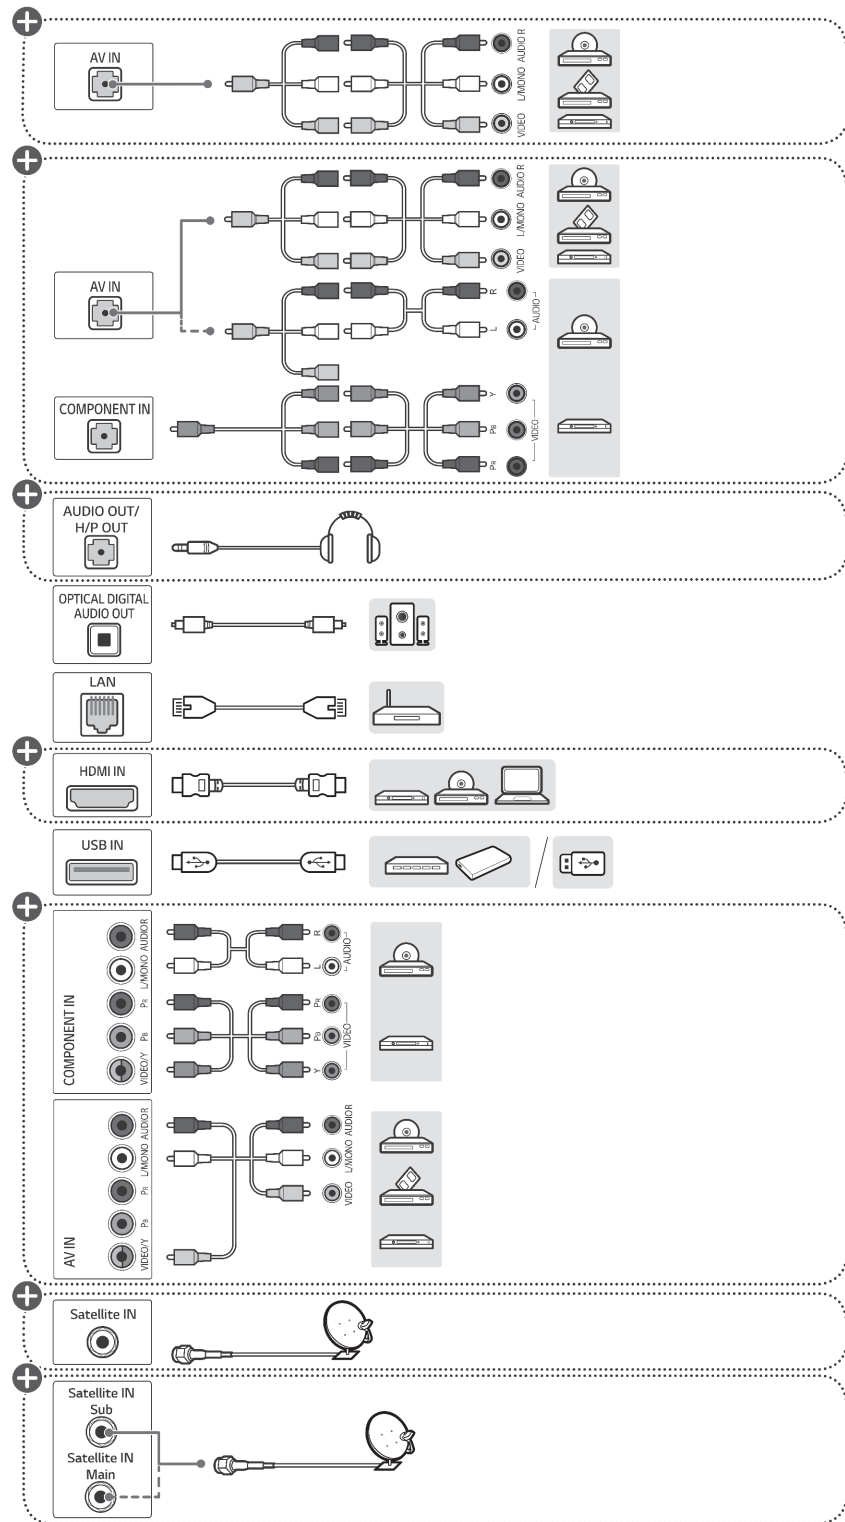

+ Depending on model \*Image may vary depending on models.

English

- Read **Safety and Reference**.
- For the power supply and power consumption, refer to the label attached to the product.

**CAUTION**  
Image shown may differ from your TV  
When attaching the stand to the TV set, place the screen facing down on a cushioned table or flat surface to protect the screen from scratches.

+ : Depending on model

**NOTE**  
Image shown may vary depending on model.  
All connection cables & devices shown in the picture are not included along with the TV set.

**NOTE**  
• Some USB Hubs may not work. If a USB device connected using a USB Hub is not detected, connect it to the USB port on the TV directly.  
• Connect the external power source if your USB is needed.

**NOTE**  
• Do not look into the optical output port. Looking at the laser beam may damage your vision.  
• Audio with ACP (Audio Copy Protection) function may block digital audio output.

**+** Depending on Model

**CAUTION**  
Image shown may vary depending on model.  
All connection cables & devices shown in the picture are not included along with the TV set.

**CAUTION**  
Image shown may vary depending on model.  
All connection cables & devices shown in the picture are not included along with the TV set.