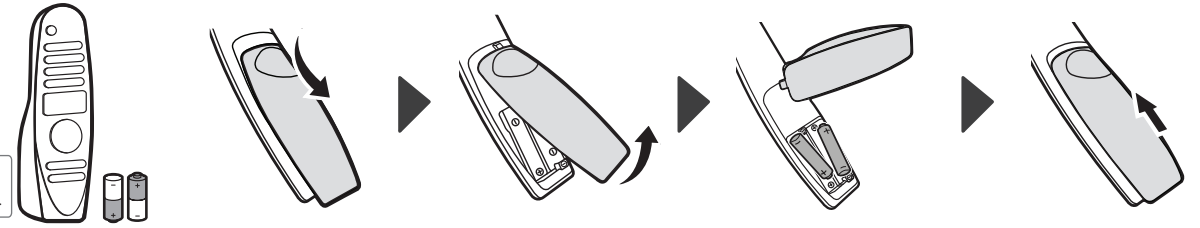

ARC (Audio Return Channel)

- An external audio device that supports SIMPLINK and ARC must be connected using HDMI IN/ ARC port.
- When connected with a high-speed HDMI cable, the external audio device that supports ARC outputs SPDIF audio without additional audio cable and supports the SIMPLINK function.

NOTE
Image shown may vary depending on model.