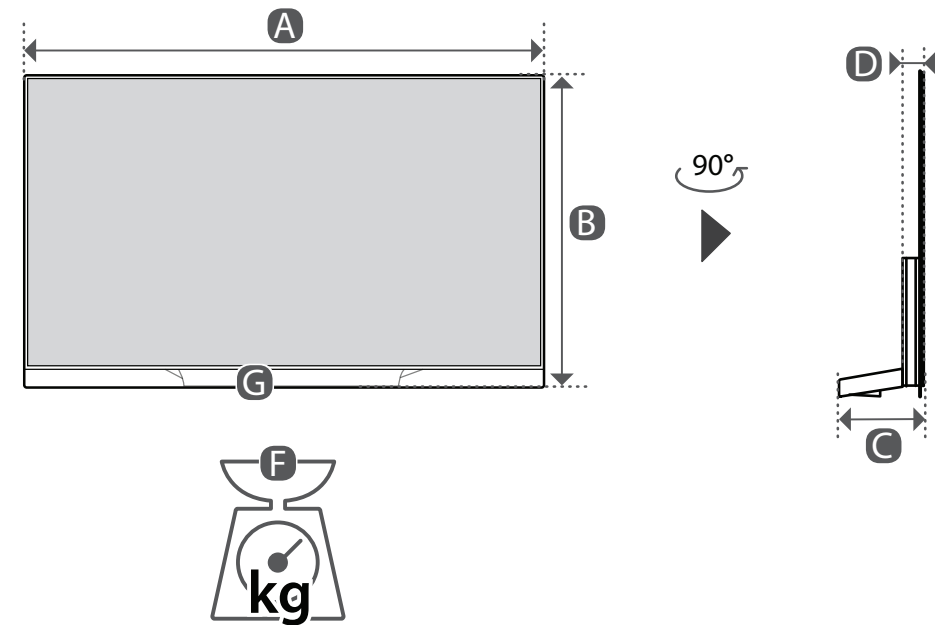

NOTE
Image shown may vary depending on model.

NOTE
Image shown may vary depending on model.

	A	B	C	D	F	F - G
	(mm)				(kg)	
OLED55E9PTA	1226	753	220	50.3	25.8	16.4
OLED65E9PTA OLED65E9PVA	1447	877	220	50.3	33.6	20.8
Power requirement	AC 100-240 V - 50 / 60 Hz					