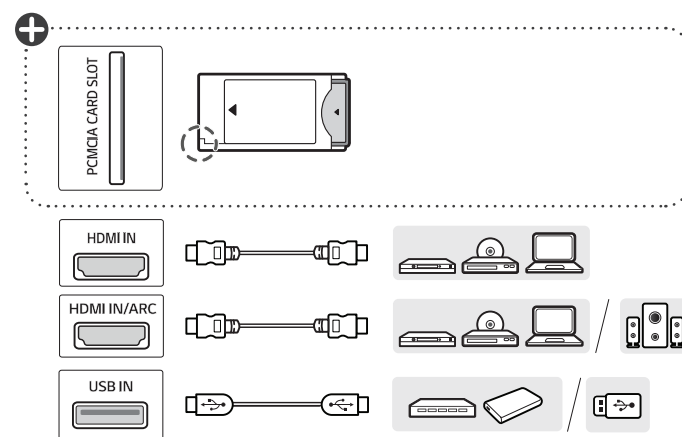

*Image may vary depending on models.

English

- Read **Safety and Reference**.
- For the power supply and power consumption, refer to the label attached to the product.

CAUTION
Image shown may differ from your TV
When attaching the stand to the TV set, place the screen facing down on a cushioned table or flat surface to protect the screen from scratches.

+ : Depending on model

⊕ Depending on Model

CAUTION
Image shown may vary depending on model.
All connection cables & devices shown in the picture are not included along with the TV set.

NOTE
Image shown may vary depending on model.
All connection cables & devices shown in the picture are not included along with the TV set.

NOTE
• Some USB Hubs may not work. If a USB device connected using a USB Hub is not detected, connect it to the USB port on the TV directly.
• Connect the external power source if your USB is needed.

NOTE
• Do not look into the optical output port. Looking at the laser beam may damage your vision.
• Audio with ACP (Audio Copy Protection) function may block digital audio output.

CAUTION
Image shown may vary depending on model.
All connection cables & devices shown in the picture are not included along with the TV set.

ARC (Audio Return Channel)

- An external audio device that supports SIMPLINK and ARC must be connected using HDMI IN/ ARC port.
- When connected with a high-speed HDMI cable, the external audio device that supports ARC outputs SPDIF audio without additional audio cable and supports the SIMPLINK function.