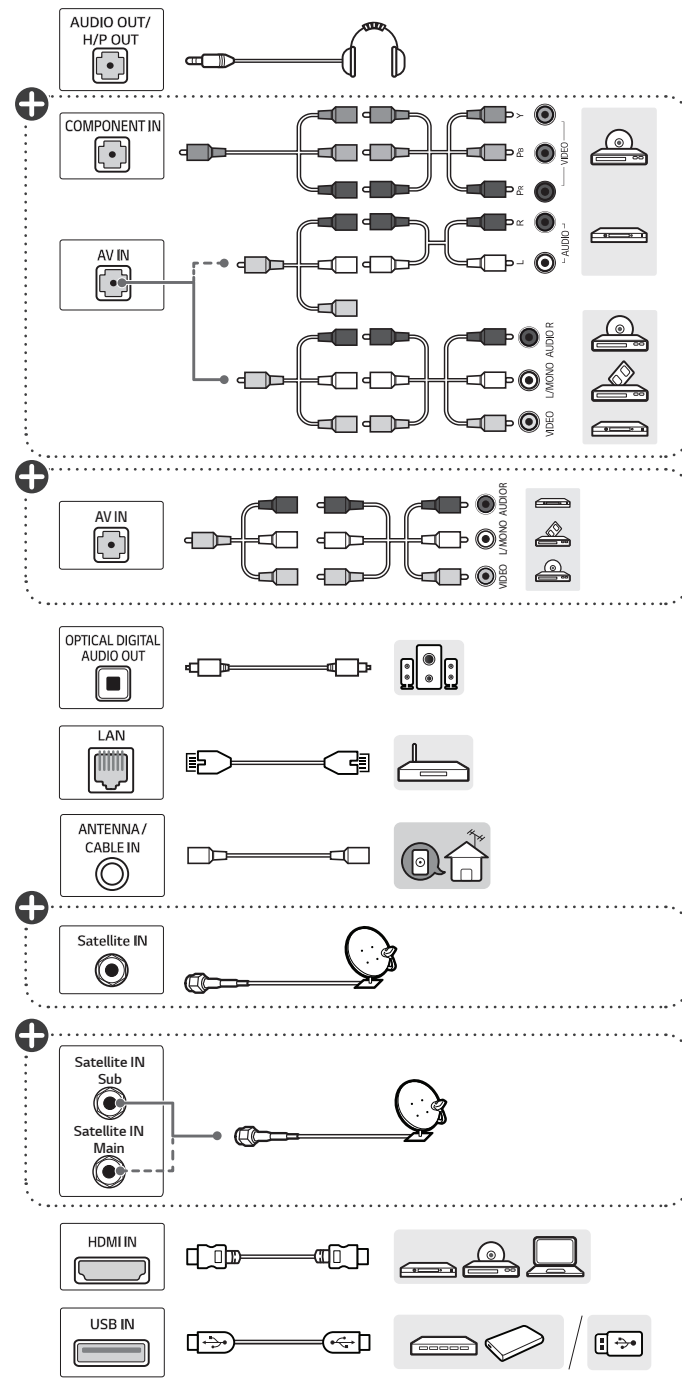

*Image may vary depending on models.

English

- Read **Safety and Reference**.
- For the power supply and power consumption, refer to the label attached to the product.

CAUTION
Image shown may differ from your TV
When attaching the stand to the TV set, place the screen facing down on a cushioned table or flat surface to protect the screen from scratches.

+ : Depending on model

⊕ Depending on Model

CAUTION
Image shown may vary depending on model.
All connection cables & devices shown in the picture are not included along with the TV set.

NOTE
Image shown may vary depending on model.
All connection cables & devices shown in the picture are not included along with the TV set.

NOTE
• Some USB Hubs may not work. If a USB device connected using a USB Hub is not detected, connect it to the USB port on the TV directly.
• Connect the external power source if your USB is needed.

NOTE
• Do not look into the optical output port. Looking at the laser beam may damage your vision.
• Audio with ACP (Audio Copy Protection) function may block digital audio output.

CAUTION
Image shown may vary depending on model.
All connection cables & devices shown in the picture are not included along with the TV set.

ARC (Audio Return Channel)

- An external audio device that supports SIMPLINK and ARC must be connected using HDMI IN/ ARC port.
- When connected with a high-speed HDMI cable, the external audio device that supports ARC outputs SPDIF audio without additional audio cable and supports the SIMPLINK function.