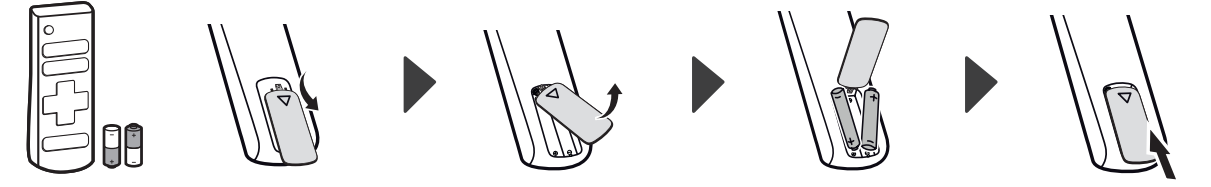

NOTE
Image shown may vary depending on model.