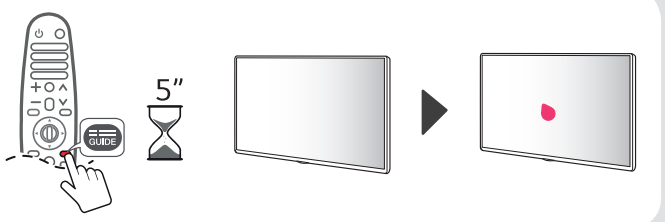

NOTE
Image shown may vary depending on model.

	A	B	C	D	E	F	F-G	
	(mm)				(kg)			
32LM630BPTB 32LM630BPVB	736	464	180	437	82.9	4.70	4.65	
32LM636BPTB						5.10	5.05	
43LM6300PTB 43LM6300PVB 43LM6360PTB	973	623	216	572	85.0	8.1	8.0	
Power requirement						AC 100-240 V ~ 50 / 60 Hz