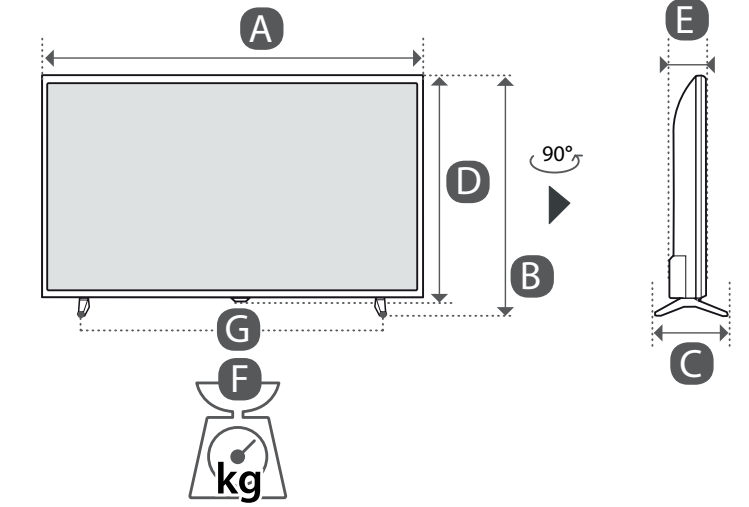

**ARC (Audio Return Channel)**  
An external audio device that supports SIMPLINK and ARC must be connected using HDMI IN/ARC port.  
When connected with a high-speed HDMI cable, the external audio device that supports ARC outputs SPDIF audio without additional audio cable and supports the SIMPLINK function.

⊕ Depending on Model

**NOTE**  
Image shown may vary depending on model.

**NOTE**  
Image shown may vary depending on model.

**NOTE**  
Image shown may vary depending on model.

	A	B	C	D	E	F	F-G	
	(mm)				(kg)			
32LM630BPTB 32LM630BPVB	736	464	180	437	82.9	4.70	4.65	
32LM636BPTB						5.10	5.05	
43LM6300PTB 43LM6300PVB 43LM6360PTB	973	623	216	572	85.0	8.1	8.0	
Power requirement						AC 100-240 V ~ 50 / 60 Hz		