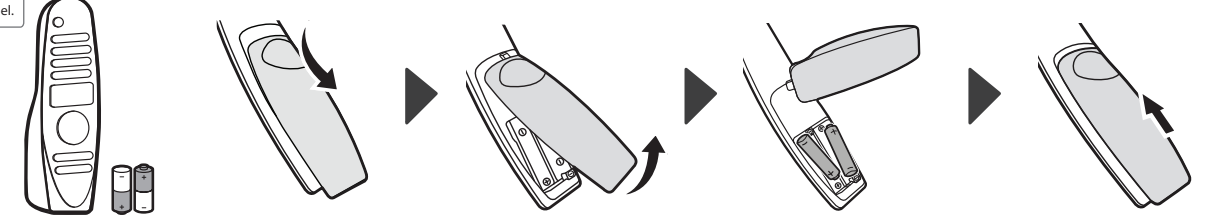

NOTE
Image shown may vary depending on model.