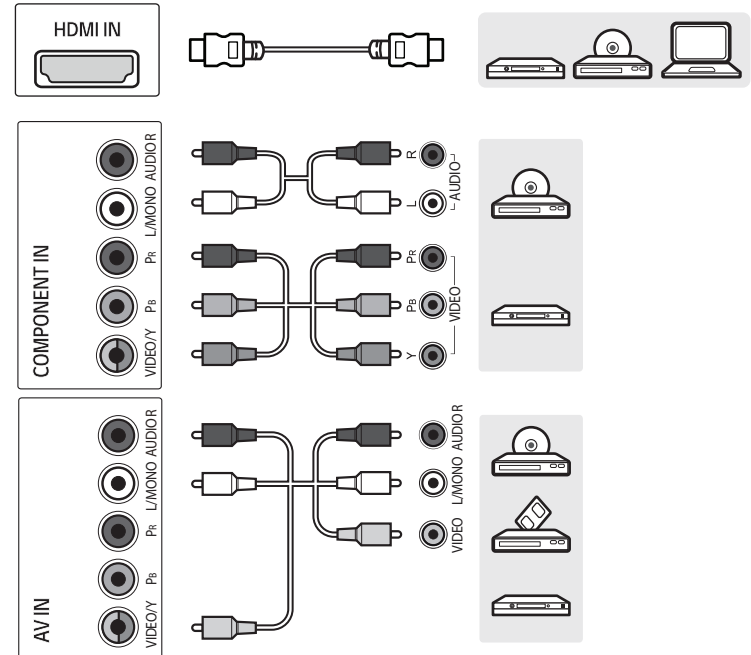

⊕: Depending on model

\*Image may vary depending on models.

English

- Read **Safety and Reference**.
- For the power supply and power consumption, refer to the label attached to the product.

**CAUTION**  
Image shown may differ from your TV.  
When attaching the stand to the TV set, place the screen facing down on a cushioned table or flat surface to protect the screen from scratches.

⊕: Depending on model

**NOTE**  
Image shown may vary depending on model.  
All connection cables & devices shown in the picture are not included along with the TV set.

**NOTE**  
Some USB Hubs may not work. If a USB device connected using a USB Hub is not detected, connect it to the USB port on the TV directly.  
Connect the external power source if your USB is needed.