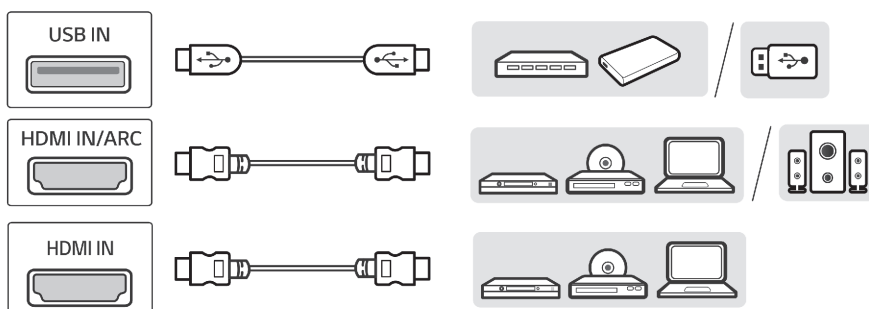

CAUTION
Image shown may vary depending on model.
All connection cables & devices shown in the picture are not included along with the TV set.