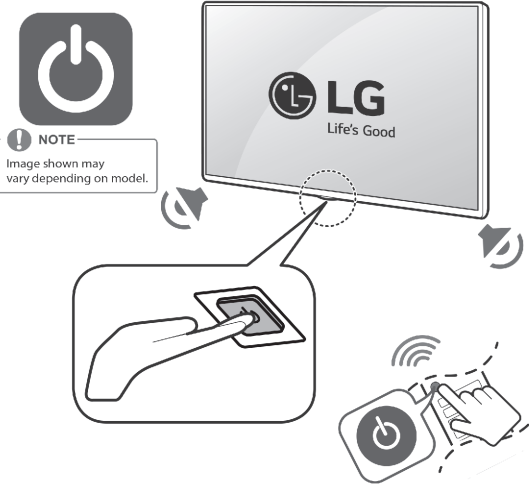

NOTE
Image shown may vary depending on model.