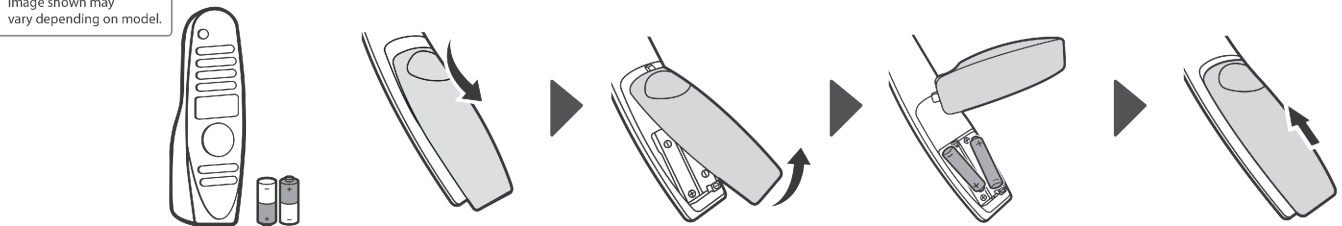

NOTE
Image shown may vary depending on model.