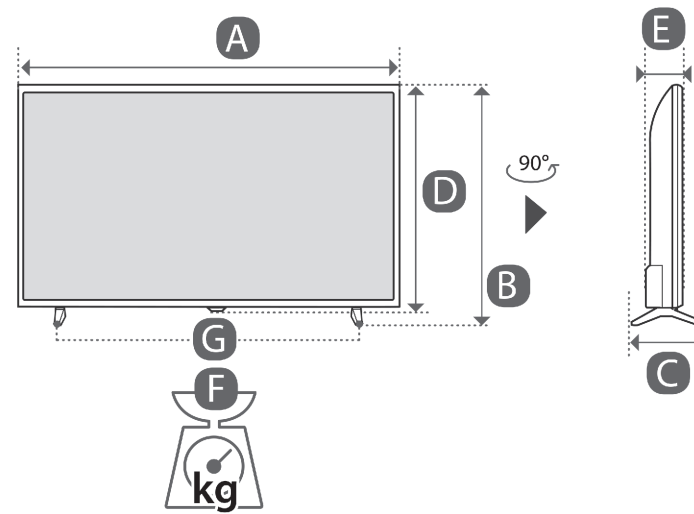

NOTE
Image shown may vary depending on model.

	A	B	C	D	E	F	F-G
	(mm)				(kg)		
32LM570BPTC 32LM576BPTC	739	472	168	441	84	4.90	4.85
43LM5700PTC 43LM5760PTC	977	615	187	575	80.8	8.1	8.0
Power requirement	AC 100-240 V - 50 / 60 Hz