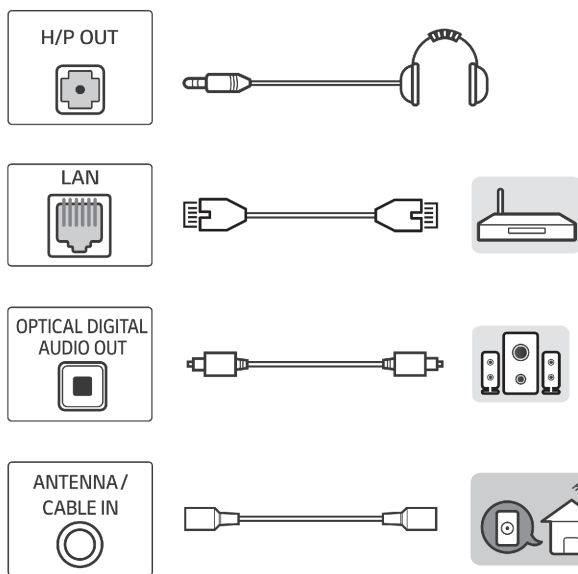

CAUTION
Image shown may vary depending on model.
All connection cables & devices shown in the picture are not included along with the TV set.