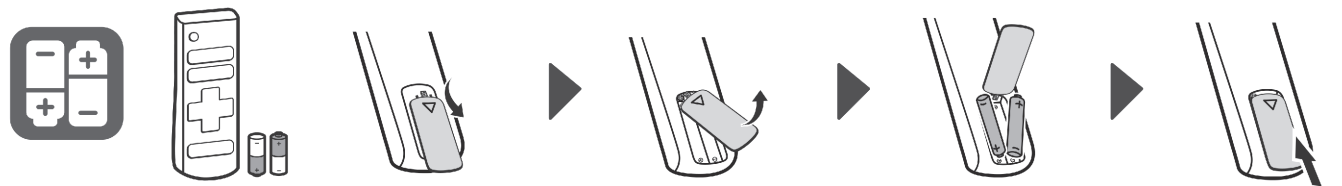

NOTE
Image shown may vary depending on model.