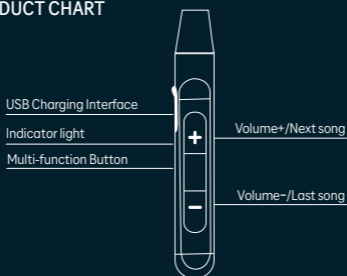

Play	Click on the multifunction Button
Pause	Click on the multifunction Button
Previous song	Long press the volume button – about 2 seconds
Next song	Long press the volume button + about 2 seconds
Voice shift	Double click multifunction Button in the disconnected Bluetooth mode, factory default is English mode.

To Pair:

- Long press the multifunction button for 3 seconds, the indicator light flashes blue and is accompanied by a "power on" sound and keep pressing multifunction button at which time the indicator light flashes red and blue and the headset enters pairing mode is accompanied by a "pairing mode" sound.
- Open the Bluetooth on the phone, search the Bluetooth pairing name: GOKIXX 900, click the pairing name headset to automatically complete the pairing connection, accompanied by a prompt sound.

To Reconnect:

- When the Bluetooth is paired with the mobile phone the headset will automatically connect back to the mobile phone as long as the Bluetooth is turned on (no need to enter the pairing mode)

PRODUCT CHART

Function Definition	Operation Notice
Power on	Press and hold the multifunction button for about 3 seconds until the blue light flashes
Power off	Press and hold the multifunction button for about 5 seconds until the red light flashes
Answer call	Click on the multifunction Button
End call	Click on the multifunction Button
Reject the call	Long press multi-function button for 2 seconds
Volume +	Short press +
Volume -	Short press -