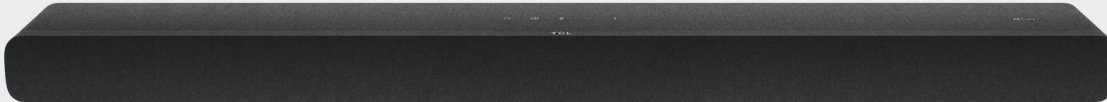

TCL | enjoy more.

Ideal for 55" TV and above

ALTO 8+

3.1.2 Channel Dolby Atmos Sound Bar with Wireless Subwoofer

39"

TS8132

KEY FEATURES

| | | |
|-----------------------|--------------------------|--------------------------|
| Max Audio Power 350W | Dolby Atmos | Bluetooth Wireless Music |
| Wireless subwoofer | HDMI eARC and HDMI input | Chromecast built-in |
| Works with Hey Google | Works with Apple AirPlay | Works with Alexa |

SOLID PERFORMANCE. AMAZING EXPERIENCE.

Experience Dolby Atmos with a new dimension driven by no less than 8 speakers offering a powerful soundstage. Not only will the performance amaze you, but it will do so with a surprisingly sleek design and compact yet powerful subwoofer. Asides from offering great immersive movie and TV experiences, it will also quickly become your living