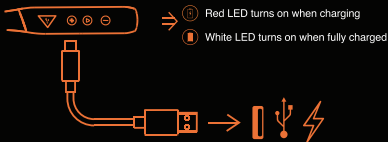

Gaming Mode

Double Press the MFB to Switch to Low Latency Mode, also known as the Gaming Mode. Once switched on, it gets notified via a sound prompt. Double Press the MFB once again to turn it off and return to Music Mode.

Dual Pairing

To Connect 'MadRabbit Bass-On Wireless Pro' to two devices simultaneously, firstly Connect the neckband to one of the devices. Then, Switch OFF the Bluetooth of the neckband and the device. Thereafter, Connect the neckband to the second device and again Switch ON the first device's Bluetooth. The neckband gets connected to both devices. If not, Connect the first device manually once to activate dual pairing.

Voice Assistant

Press & Hold the Multifunction button for 1sec.

Charge

Connect your neckband to a power source using the included Type-C Charging Cable. A voice prompt "Battery Low" will be heard and the Red LED indicator will flash once every second when battery runs low (playtime less than 10 mins or voltage lower than 3.3 V). The Red LED indicator will be on when charging (the neckband can't be turned on during charge). The White LED indicator will be on when fully charged.